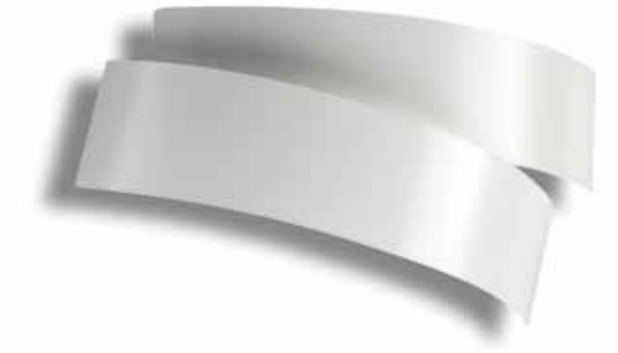

AP
da parete/wall lamp
measurements:
36 x 12 cm H 19 cm
bulb: 1x R7s (78 mm)