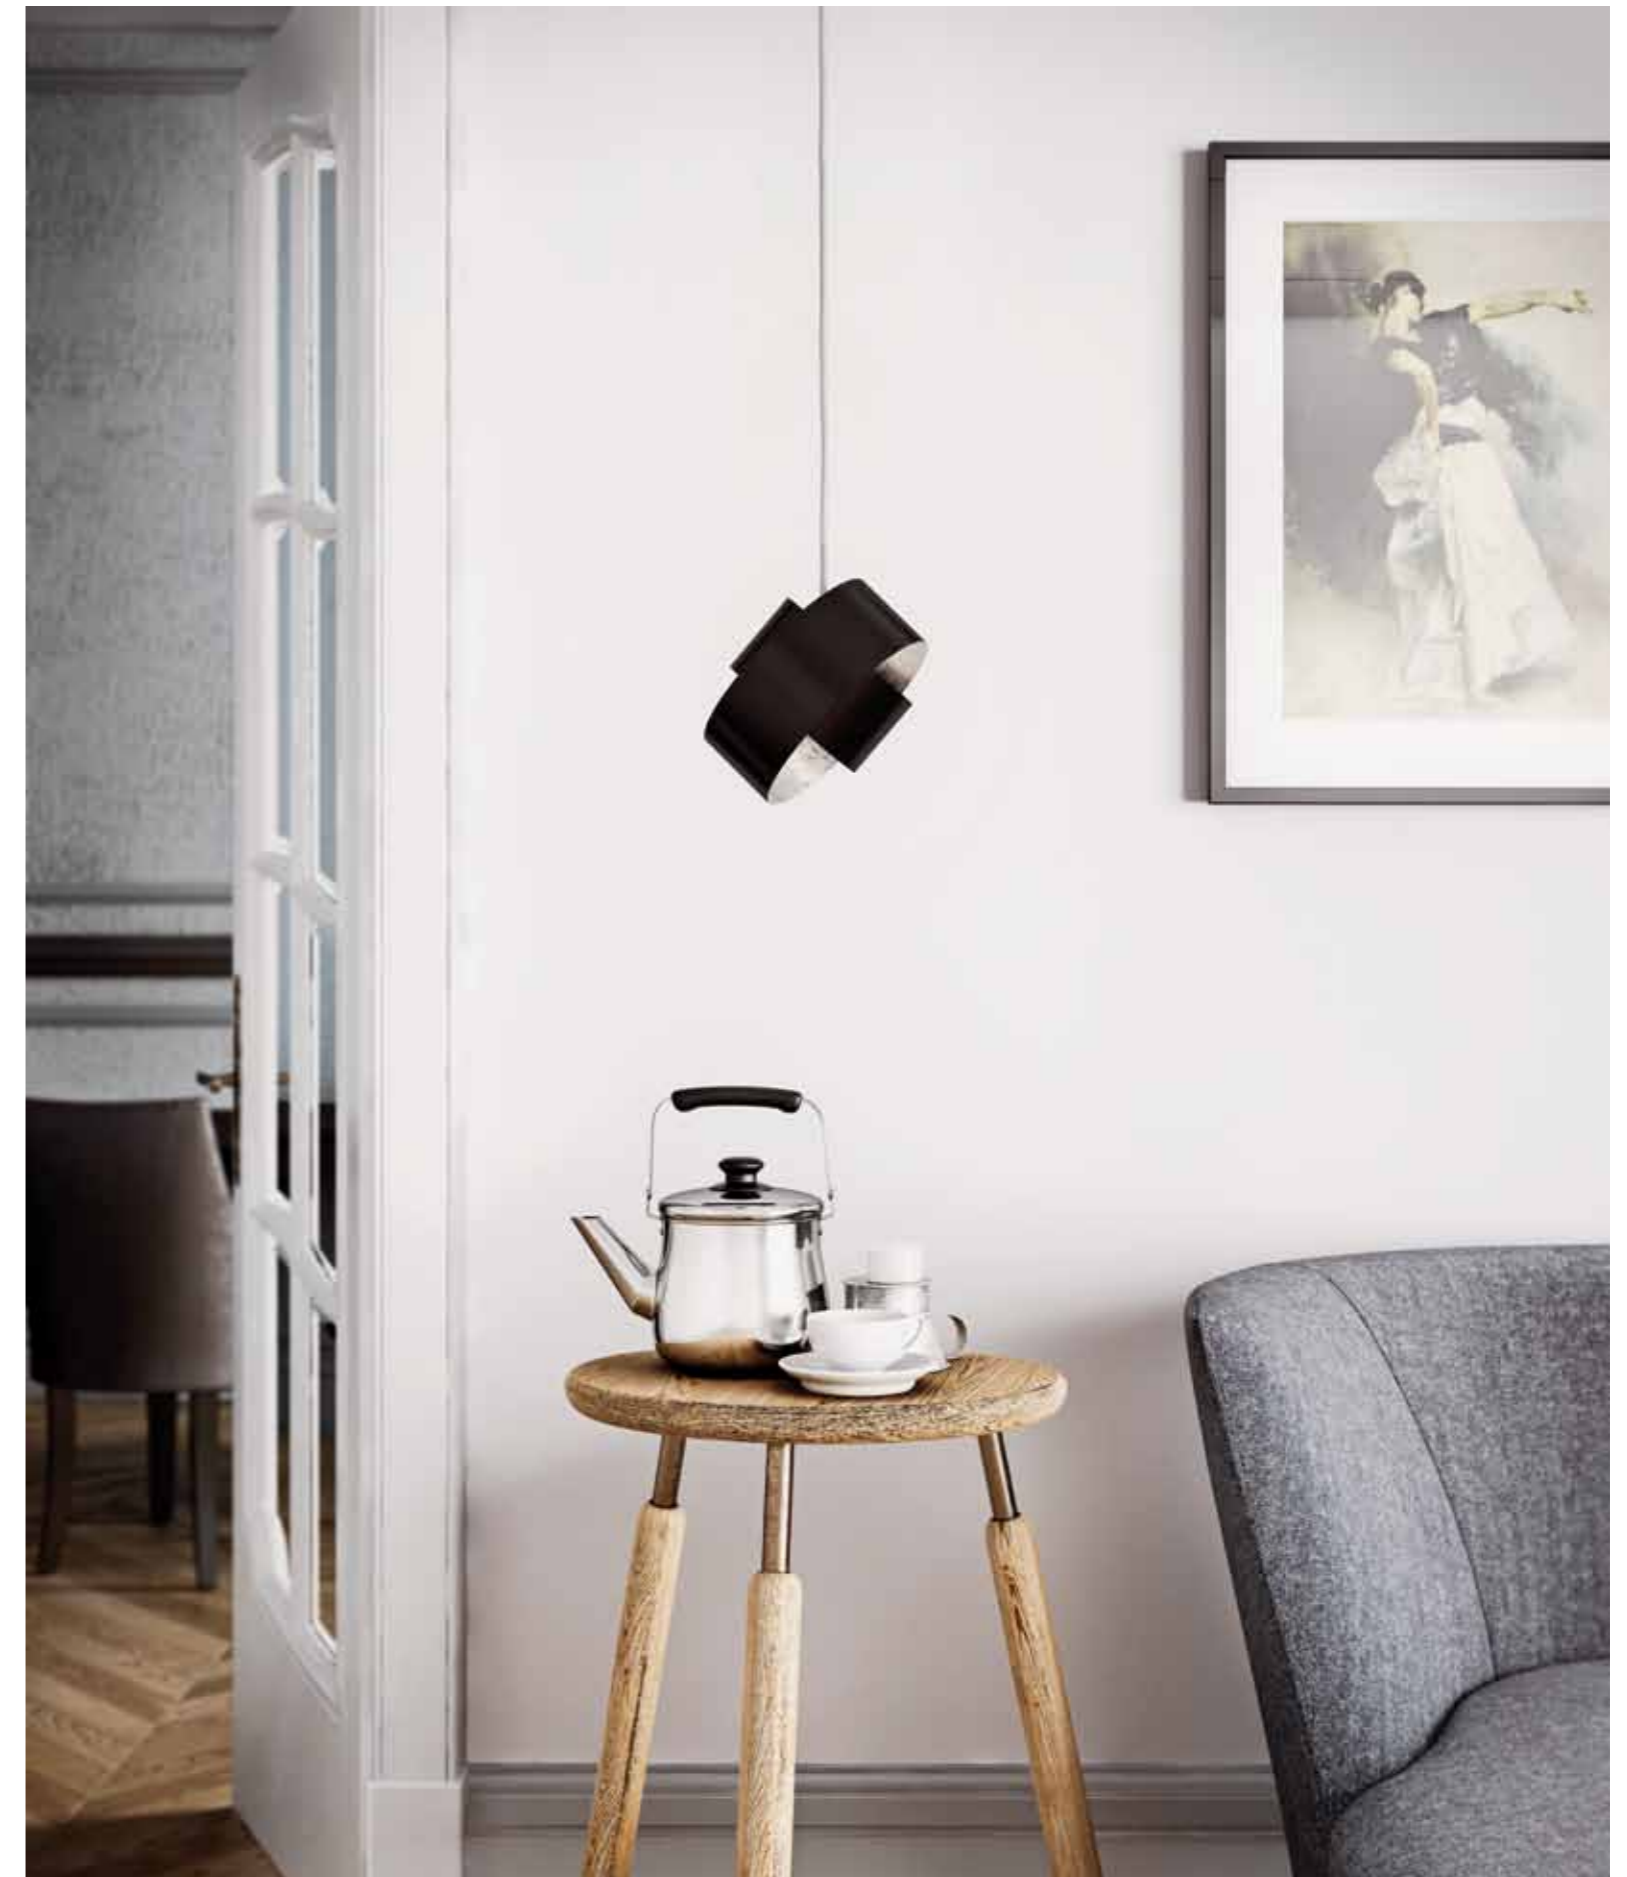

SP1
sospensione/suspension
measurements:
Ø 13 cm H 7 cm H tot 150 cm
bulb: 1xG9 60W

SP2
sospensione/suspension
measurements:
Ø 18 cm H 7 cm H tot 150 cm
bulb: 1xG9 60W