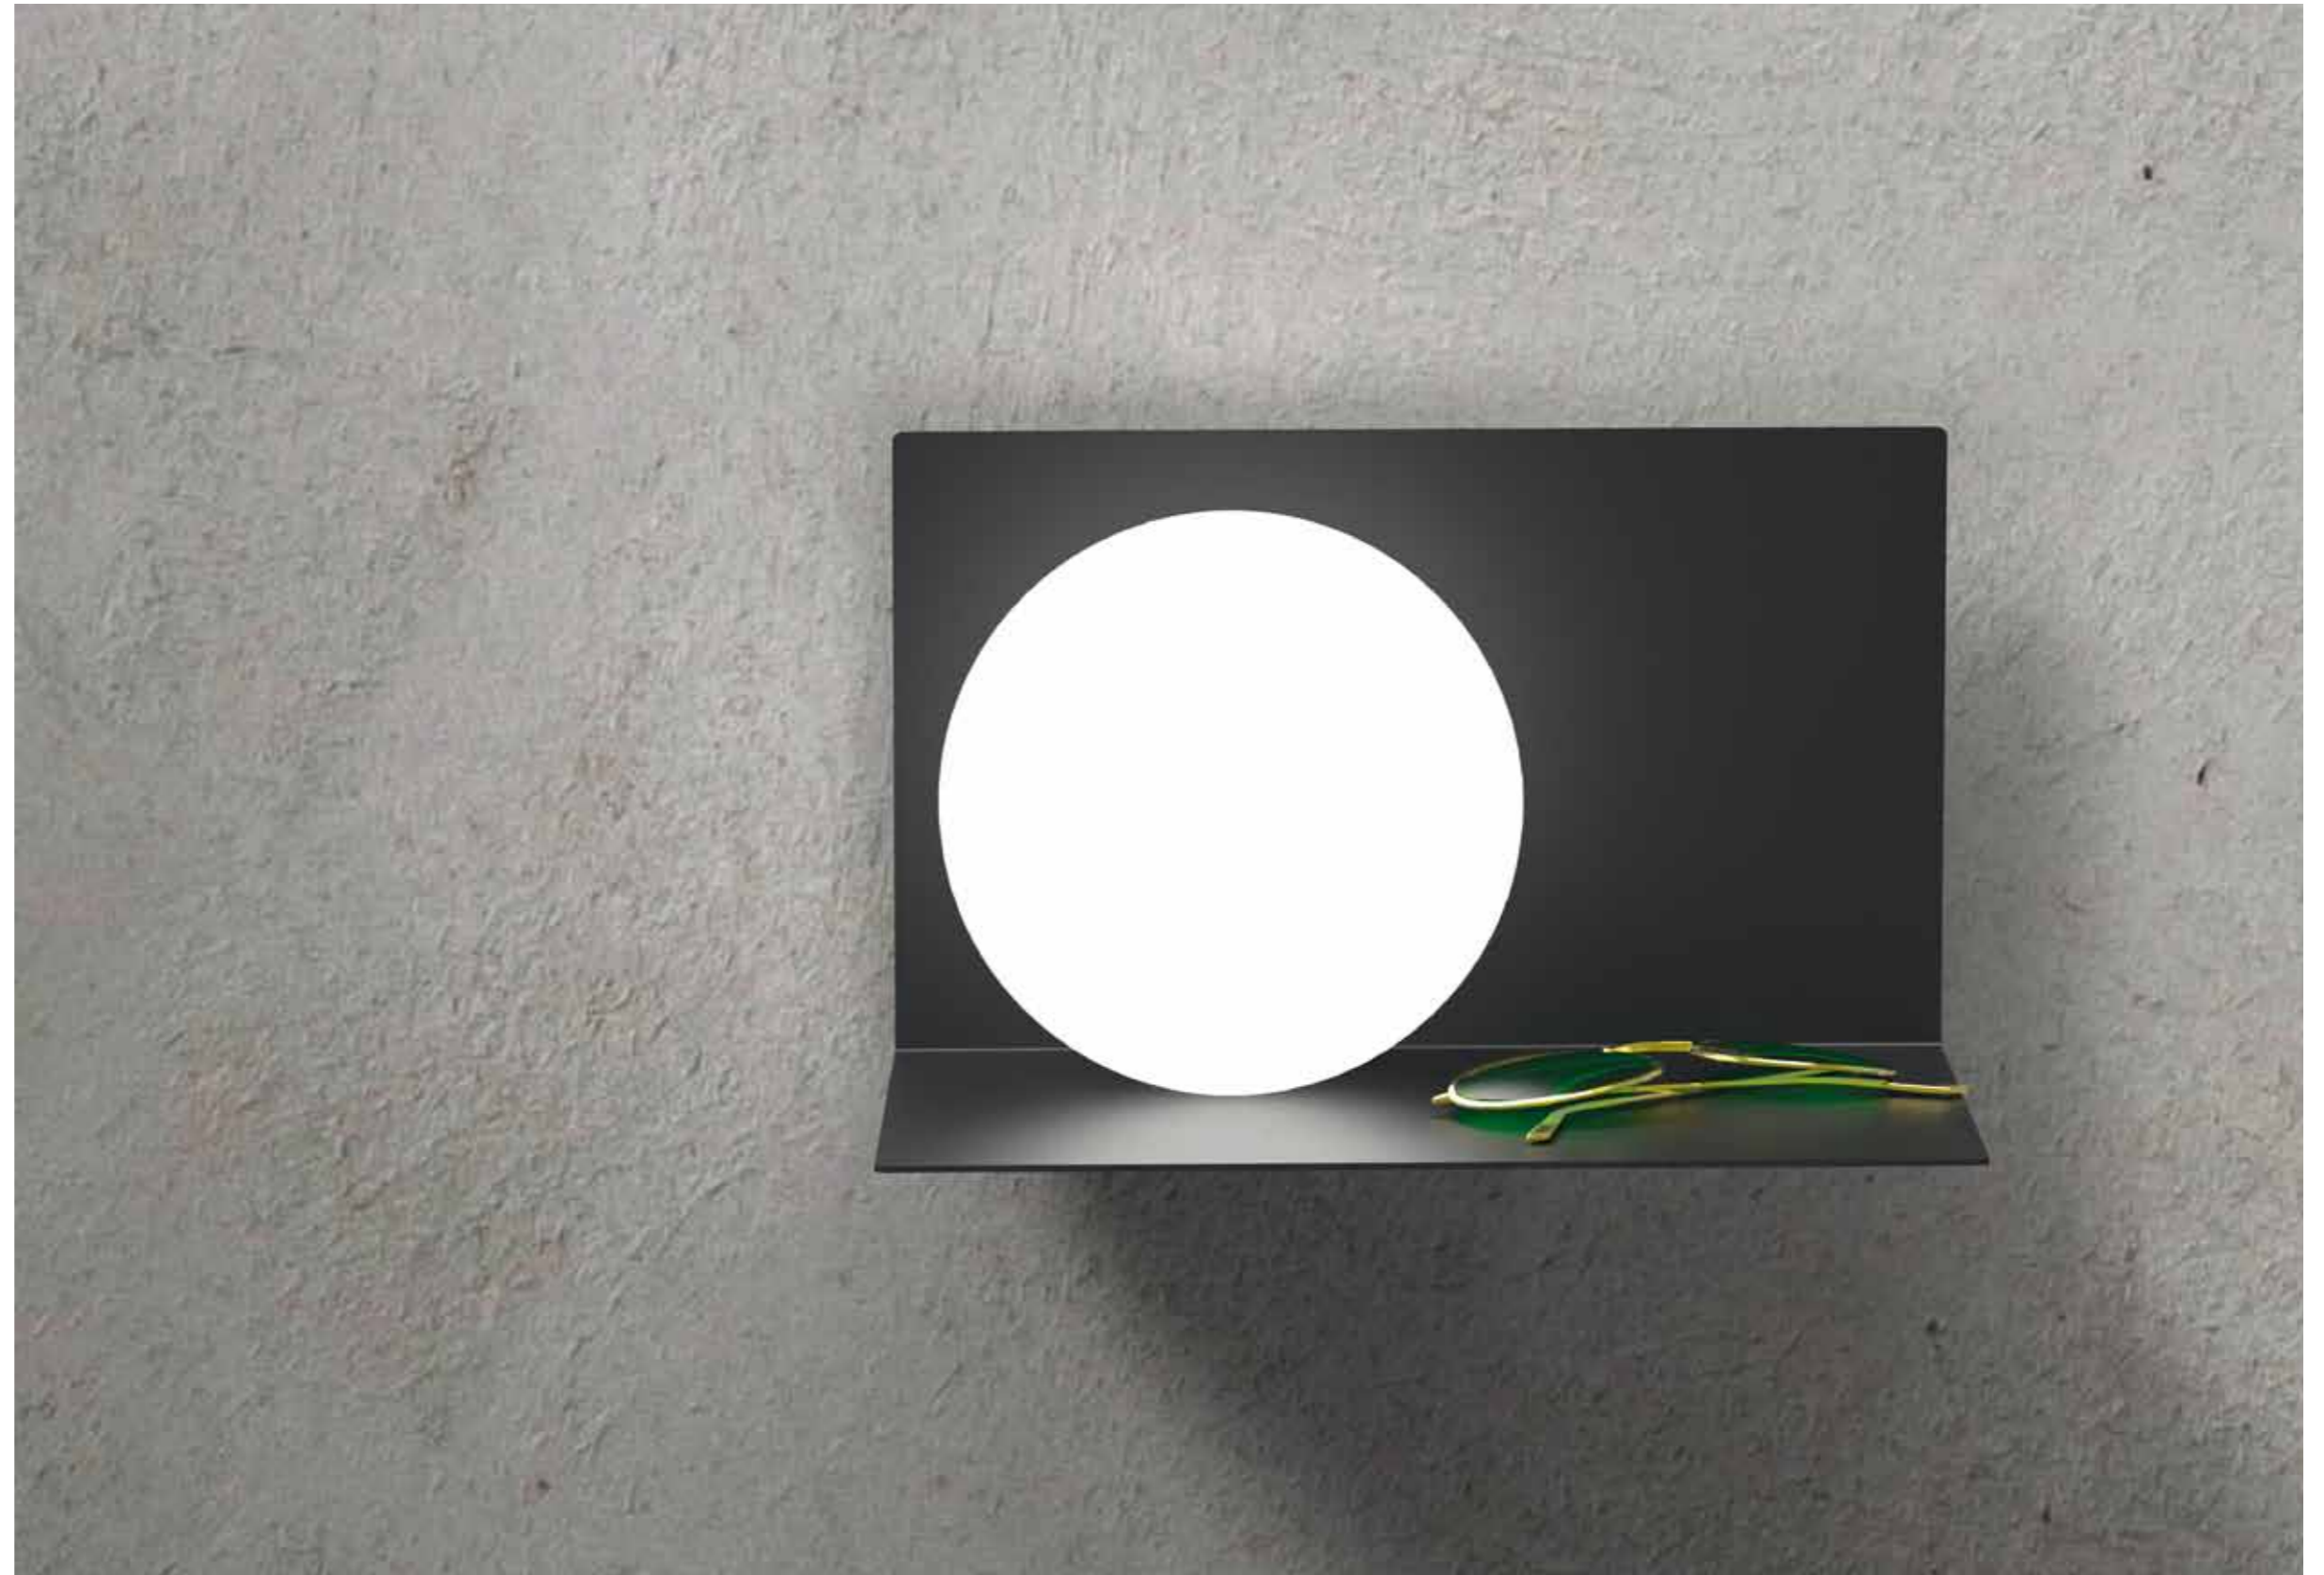

15x25 DX
da parete/wall lamp
materials: metallo/metal
vetro/glass

finish: .24 bianco/white
.35 nero/black
.08 oro satinato/satin gold
.71 rame satinato/satin copper

measurements:
L 25 cm P 16 cm H 15 cm
bulb: 1 x E14

15x25 SX
da parete/wall lamp
materials: metallo/metal
vetro/glass

finish: .24 bianco/white
.35 nero/black
.08 oro satinato/satin gold
.71 rame satinato/satin copper

measurements:
L 25 cm P 16 cm H 15 cm
bulb: 1 x E14

Su richiesta disponibile in dimensioni di diversa lunghezza.
Available on request in different lengths.