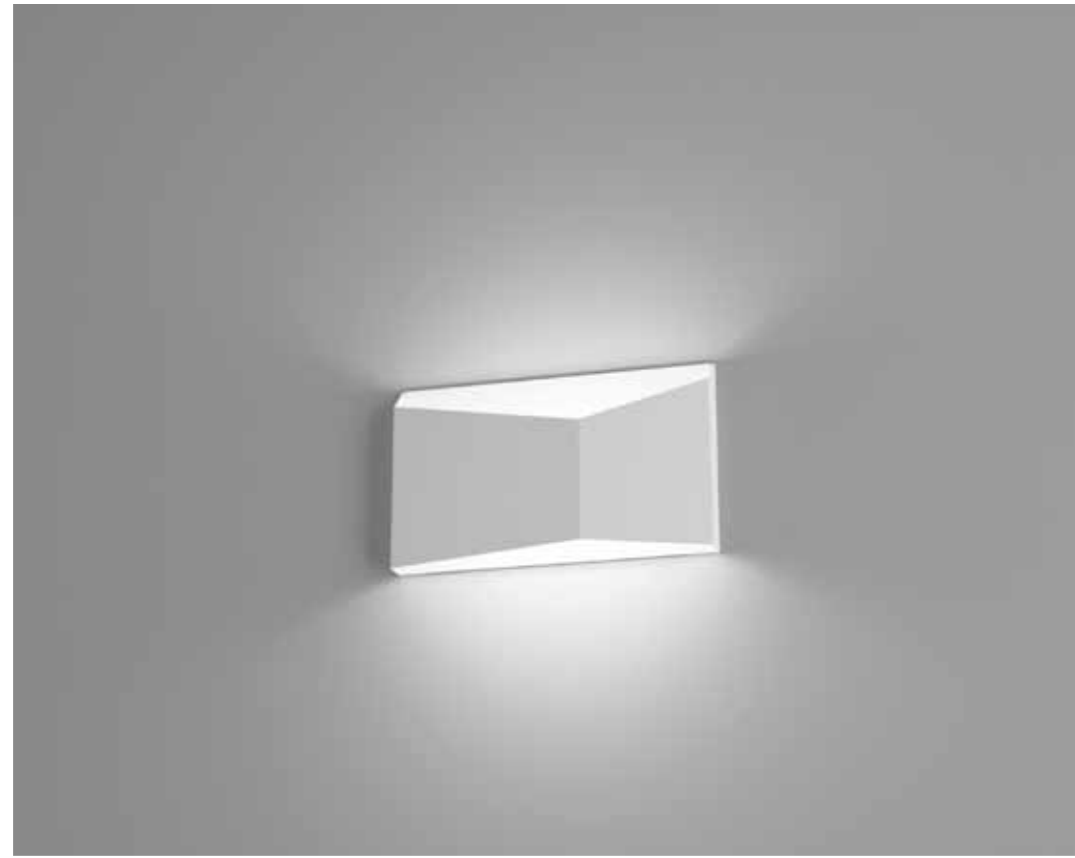

PRISMA

AP
da parete/wall lamp

measurements:
26 x 6 cm H 13 cm
LED: 9W down - 9W up