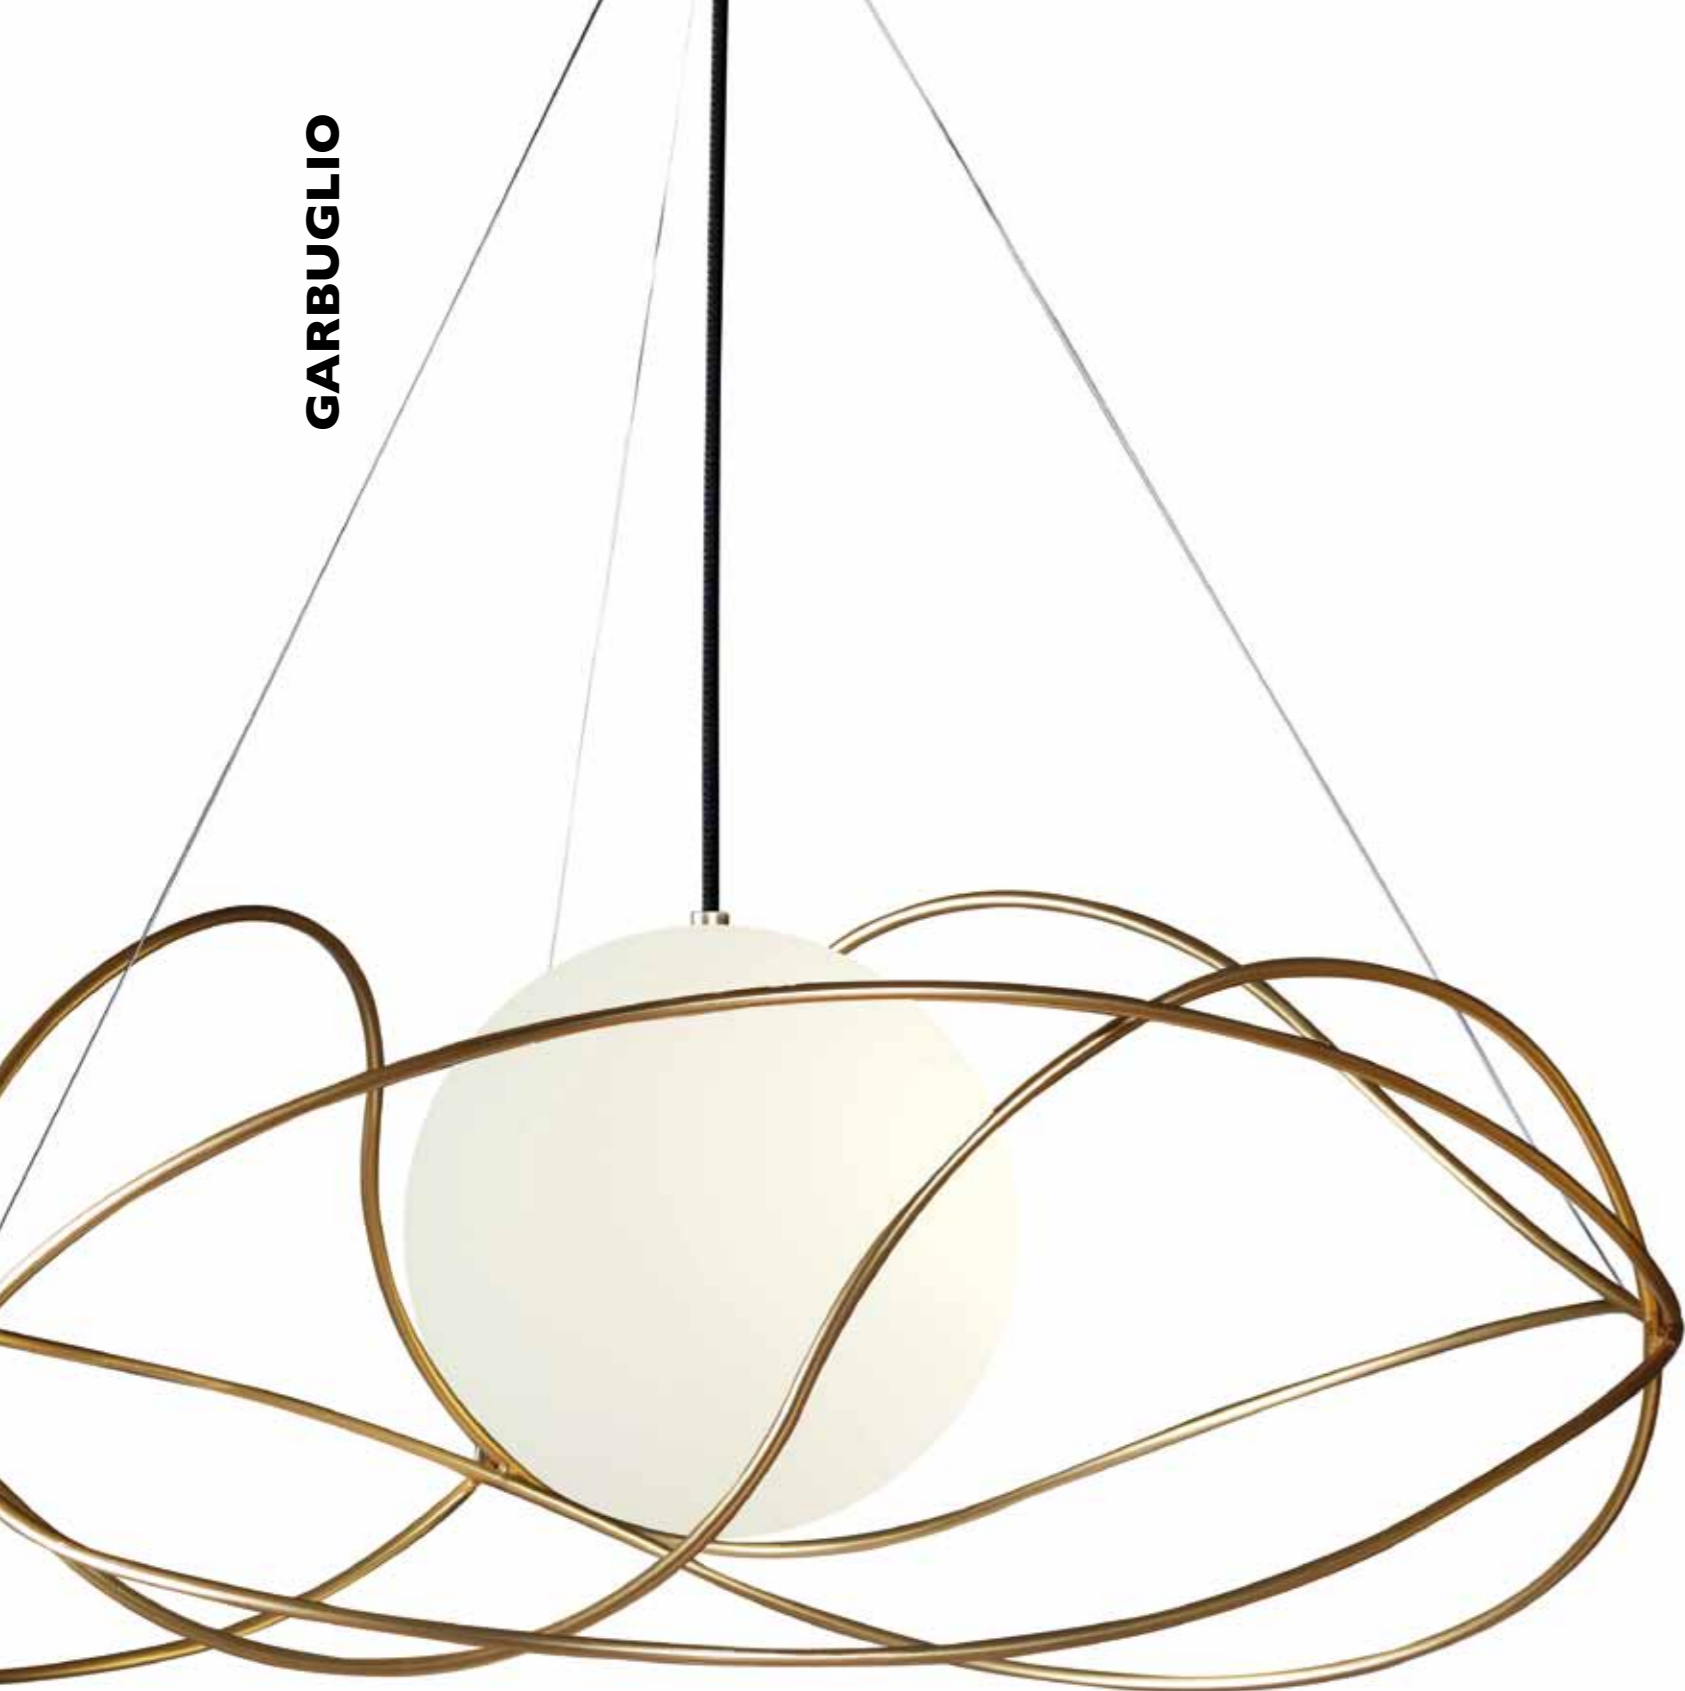

finish: .24 bianco/white
.35 nero/black
.08 oro satinato/satin gold
.71 rame satinato/satin copper

measurements:
sfera vetro/glass ball Ø 13,5 cm
L 15 H 25 cm
bulb: 1 x E14

MINIMAL

S
sospensione/suspension
materials: metallo/metal

measurements:
L 120 cm P 11 cm H 11 cm
bulb: 5 x E27

GARBUGLIO

S SV
sospensione/suspension
materials: metallo/metal
vetro/glass

finish: .24 bianco/white
.35 nero/black
.08 oro satinato/satin gold
bianco e oro/white and gold
nero e oro/black and gold
oro satinato e nero/satin gold and black

measurements:
sfera vetro/glass ball Ø 20 cm
Ø 70 cm H 30 cm H tot 120 cm
bulb: 1 x E27

S
sospensione/suspension
materials: metallo/metal

finish:.24 bianco/white
.35 nero/black
.08 oro satinato/satin gold
bianco e oro/white and gold
nero e oro/black and gold
oro satinato e nero/satin gold and black