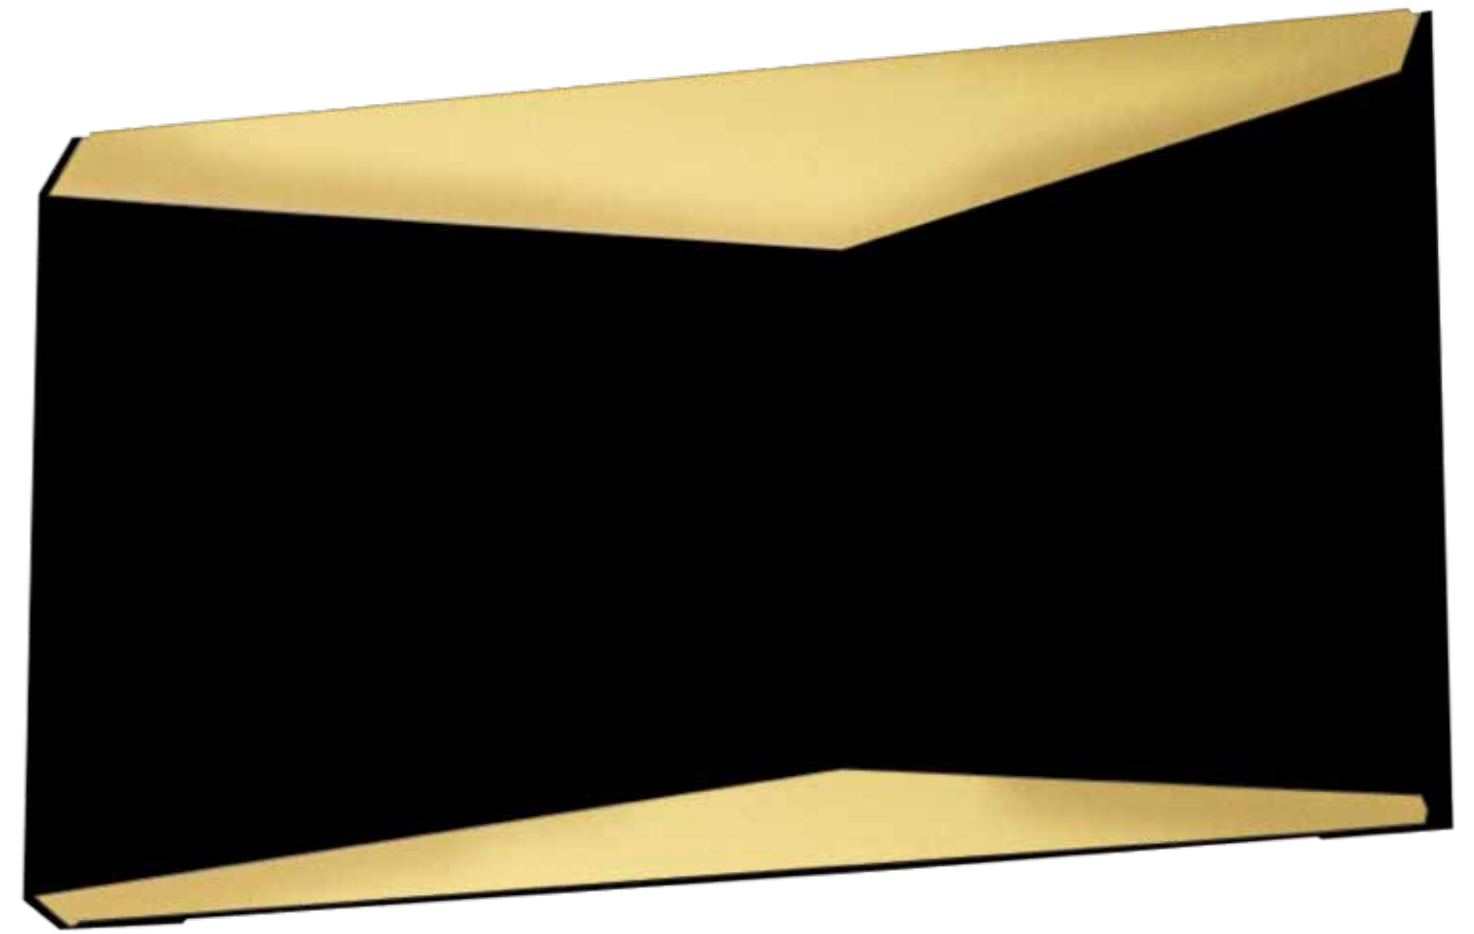

materials: metallo/metal
finish:
.24 bianco/white
.2427 bianco-oro vernice/
white-gold paint
.3527 nero-oro vernice/
black-gold paint
.3127 grigio-oro vernice/
grey-gold paint

AP G
da parete/wall lamp

measurements:
40 x 8 cm H 13 cm
LED: 18W down - 18W up