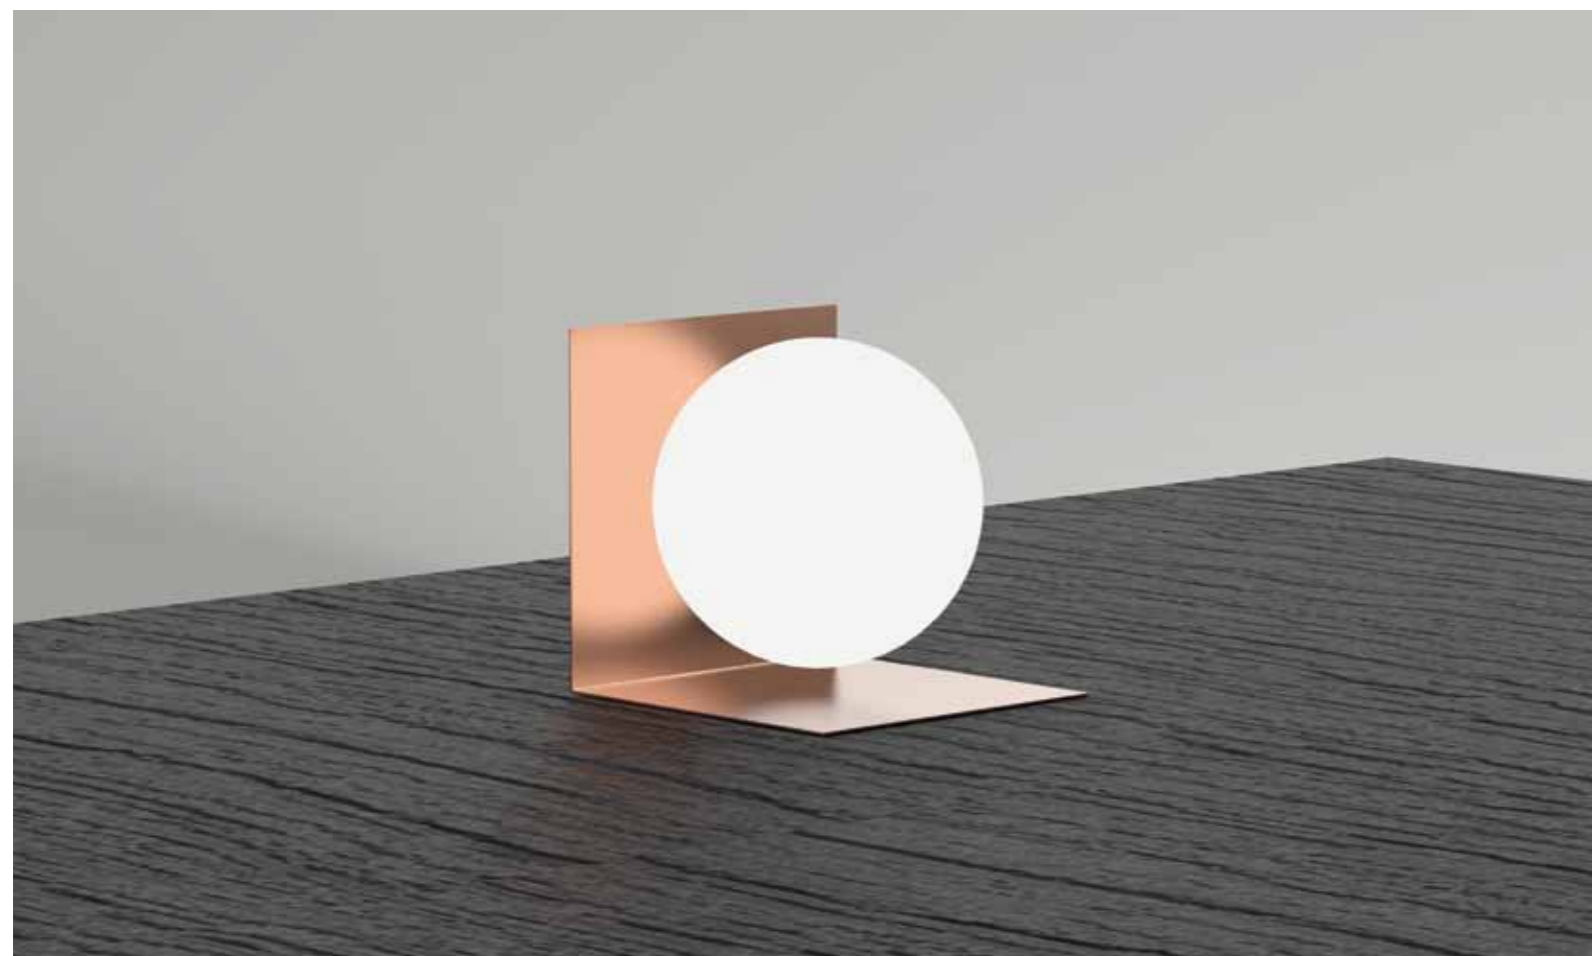

LP P
tavolo/table lamp
materials: metallo/metal
vetro/glass

finish: .24 bianco/white
.35 nero/black
.08 oro satinato/satin gold
.71 rame satinato/satin copper

measurements:
sfera vetro/glass ball Ø 13,5 cm
L 15 H 15 cm
bulb: 1 x E14

LP G
tavolo/table lamp
materials: metallo/metal
vetro/glass

finish: .24 bianco/white
.35 nero/black
.08 oro satinato/satin gold
.71 rame satinato/satin copper

measurements:
sfera vetro/glass ball Ø 13,5 cm
L 15 H 25 cm
bulb: 1 x E14