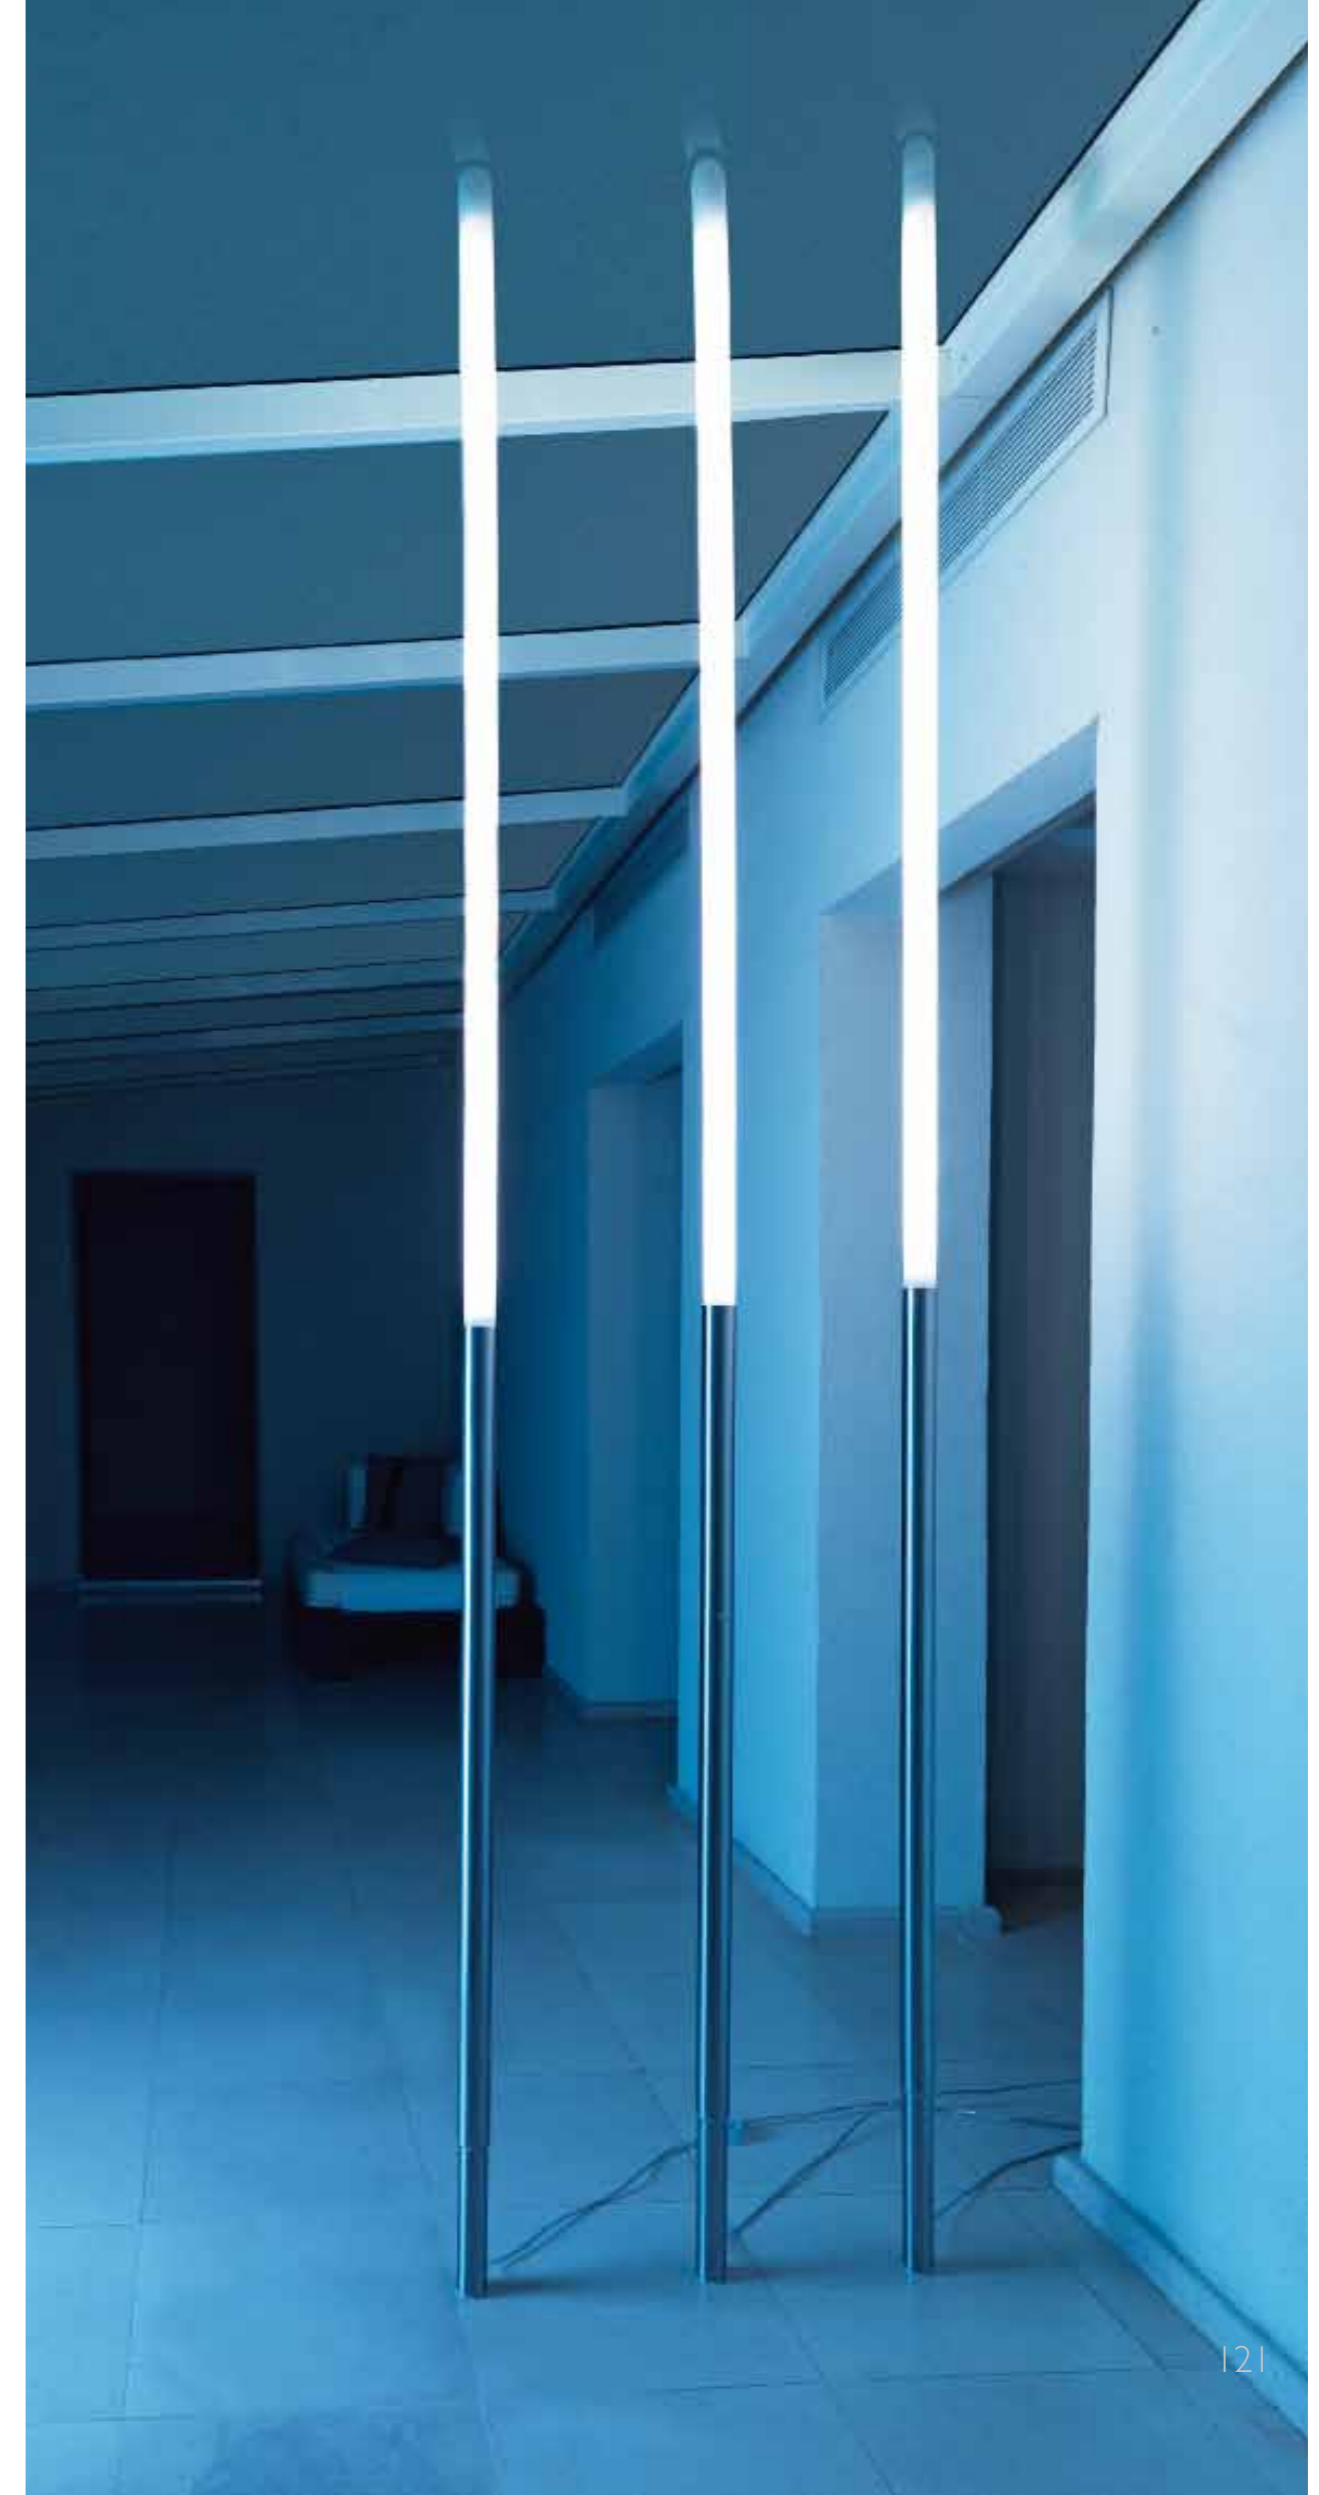

materials: metallo/metal
finish:
.24 bianco/white
.2427 bianco-oro vernice/
white-gold paint
.3527 nero-oro vernice/
black-gold paint
.3127 grigio-oro vernice/
grey-gold paint

AP G
da parete/wall lamp

measurements:
40 x 6 cm H 12 cm
LED: 18W down - 18W up

PRISMA

AP
da parete/wall lamp

measurements:
26 x 6 cm H 13 cm
LED: 9W down - 9W up

materials: metallo/metal
finish:
.24 bianco/white
.2427 bianco-oro vernice/
white-gold paint
.3527 nero-oro vernice/
black-gold paint
.3127 grigio-oro vernice/
grey-gold paint

AP G
da parete/wall lamp

measurements:
40 x 8 cm H 13 cm
LED: 18W down - 18W up

cielo terra/ hanging-floor lamp
materials: acciaio satinato e PMMA/
satin-finish steel and PMMA

ST 80 IP 20
measurements:
Ø 4,2 cm
H 265/310
H 245/275
H 230/245
bulb: 1 x T5 80W

measurements:
Ø 60 x 200 cm H 250 cm
bulb: 1 x E27

APT
da parete/wall lamp

materials: fibra di vetro e diffusore in polipropilene/
fiberglass tube and polypropylene diffuser
finish: filo bianco/white wire
filo nero/black wire
filo rosso/red wire