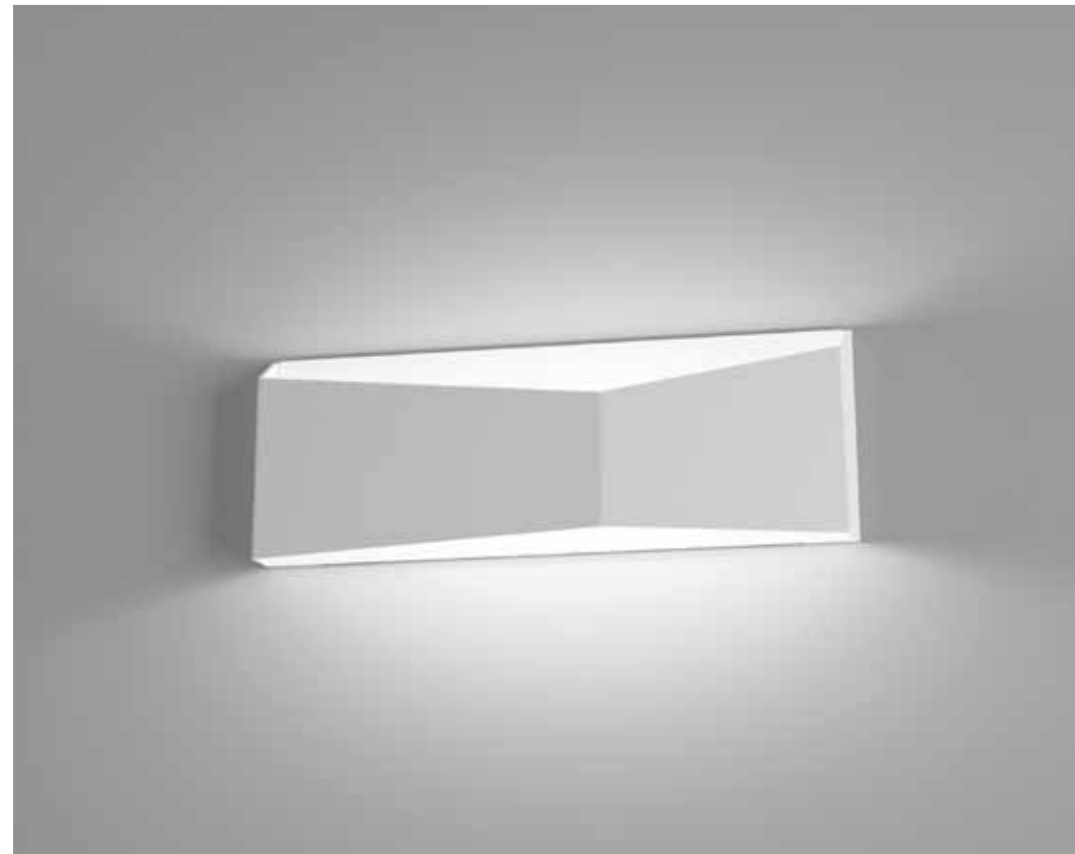

PRISMA

AP
da parete/wall lamp

measurements:
26 x 6 cm H 13 cm
LED: 9W down - 9W up