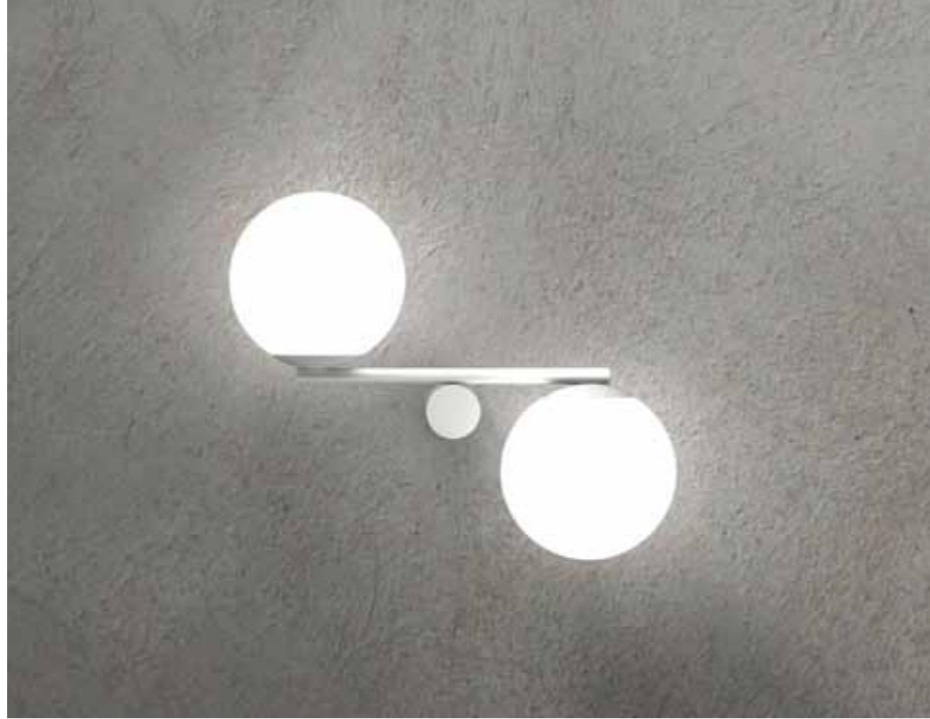

R 2
da parete/wall lamp
materials: metallo/metal
vetro/glass

finish: .24 bianco/white
.35 nero/black
.08 oro satinato/satin gold

measurements:
L 35 P 15 cm H 29 cm
bulb: 2 x E14