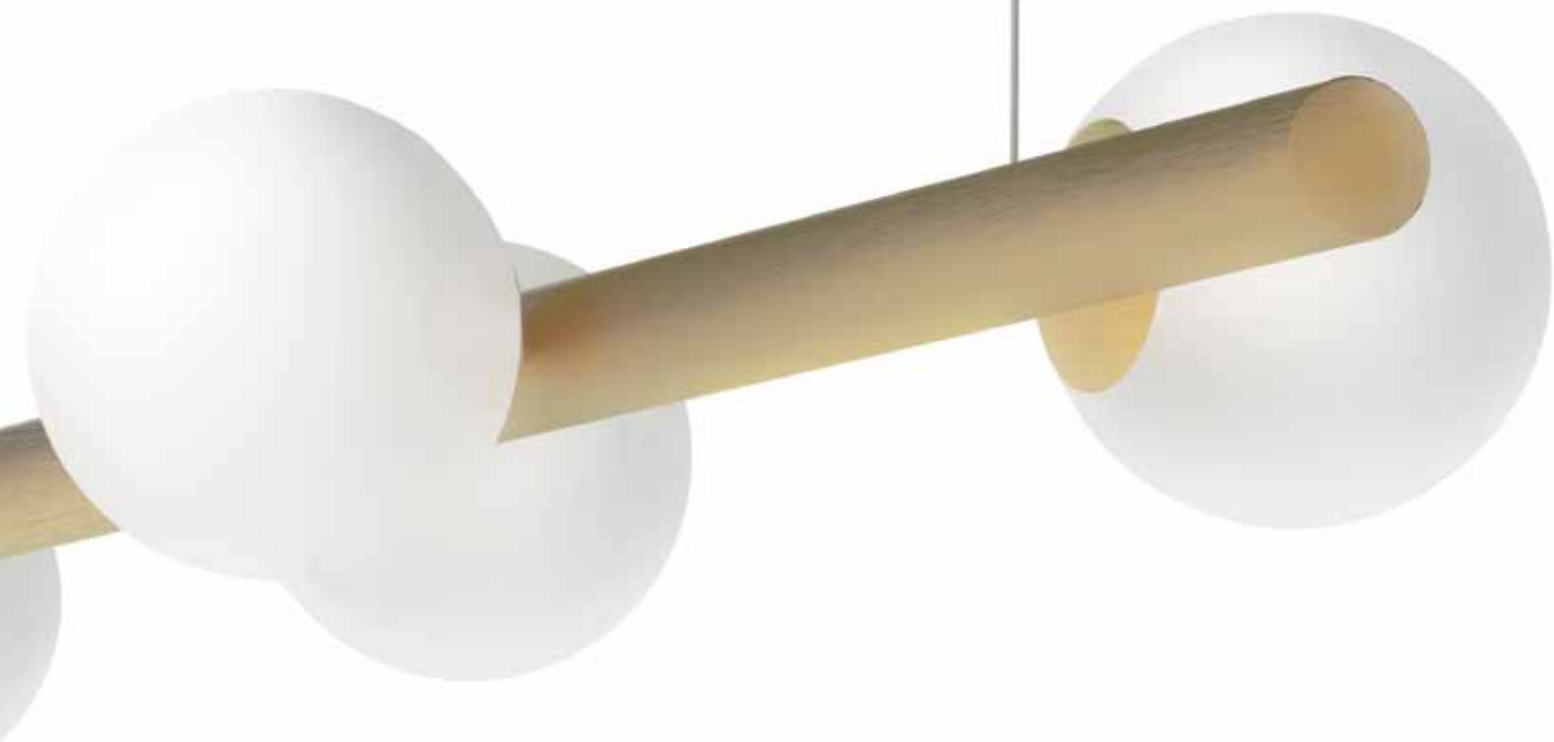

TINTIN

S 6
sospensione/suspension
materials: metallo/metal
vetro/glass

finish: .24 bianco/white
.35 nero/black
.08 oro satinato/satin gold

measurements:
Ø 70 cm H 55 cm H tot 120 cm
bulb: 6 x E14

S 6
sospensione/suspension
materials: metallo/metal
vetro/glass

finish: .24 bianco/white
.35 nero/black
.08 oro satinato/satin gold

measurements:
Ø 70 cm H 55 cm H tot 120 cm
bulb: 6 x E14

S 4
sospensione/suspension
materials: metallo/metal
vetro/glass

finish: .24 bianco/white
.35 nero/black
.08 oro satinato/satin gold

measurements:
L 100 cm P 30 cm H tot 120 cm
bulb: 4 x E14

TINTIN

S 4
sospensione/suspension
materials: metallo/metal
vetro/glass

finish: .24 bianco/white
.35 nero/black
.08 oro satinato/satin gold

measurements:
L 100 cm P 30 cm H tot 120 cm
bulb: 4 x E14