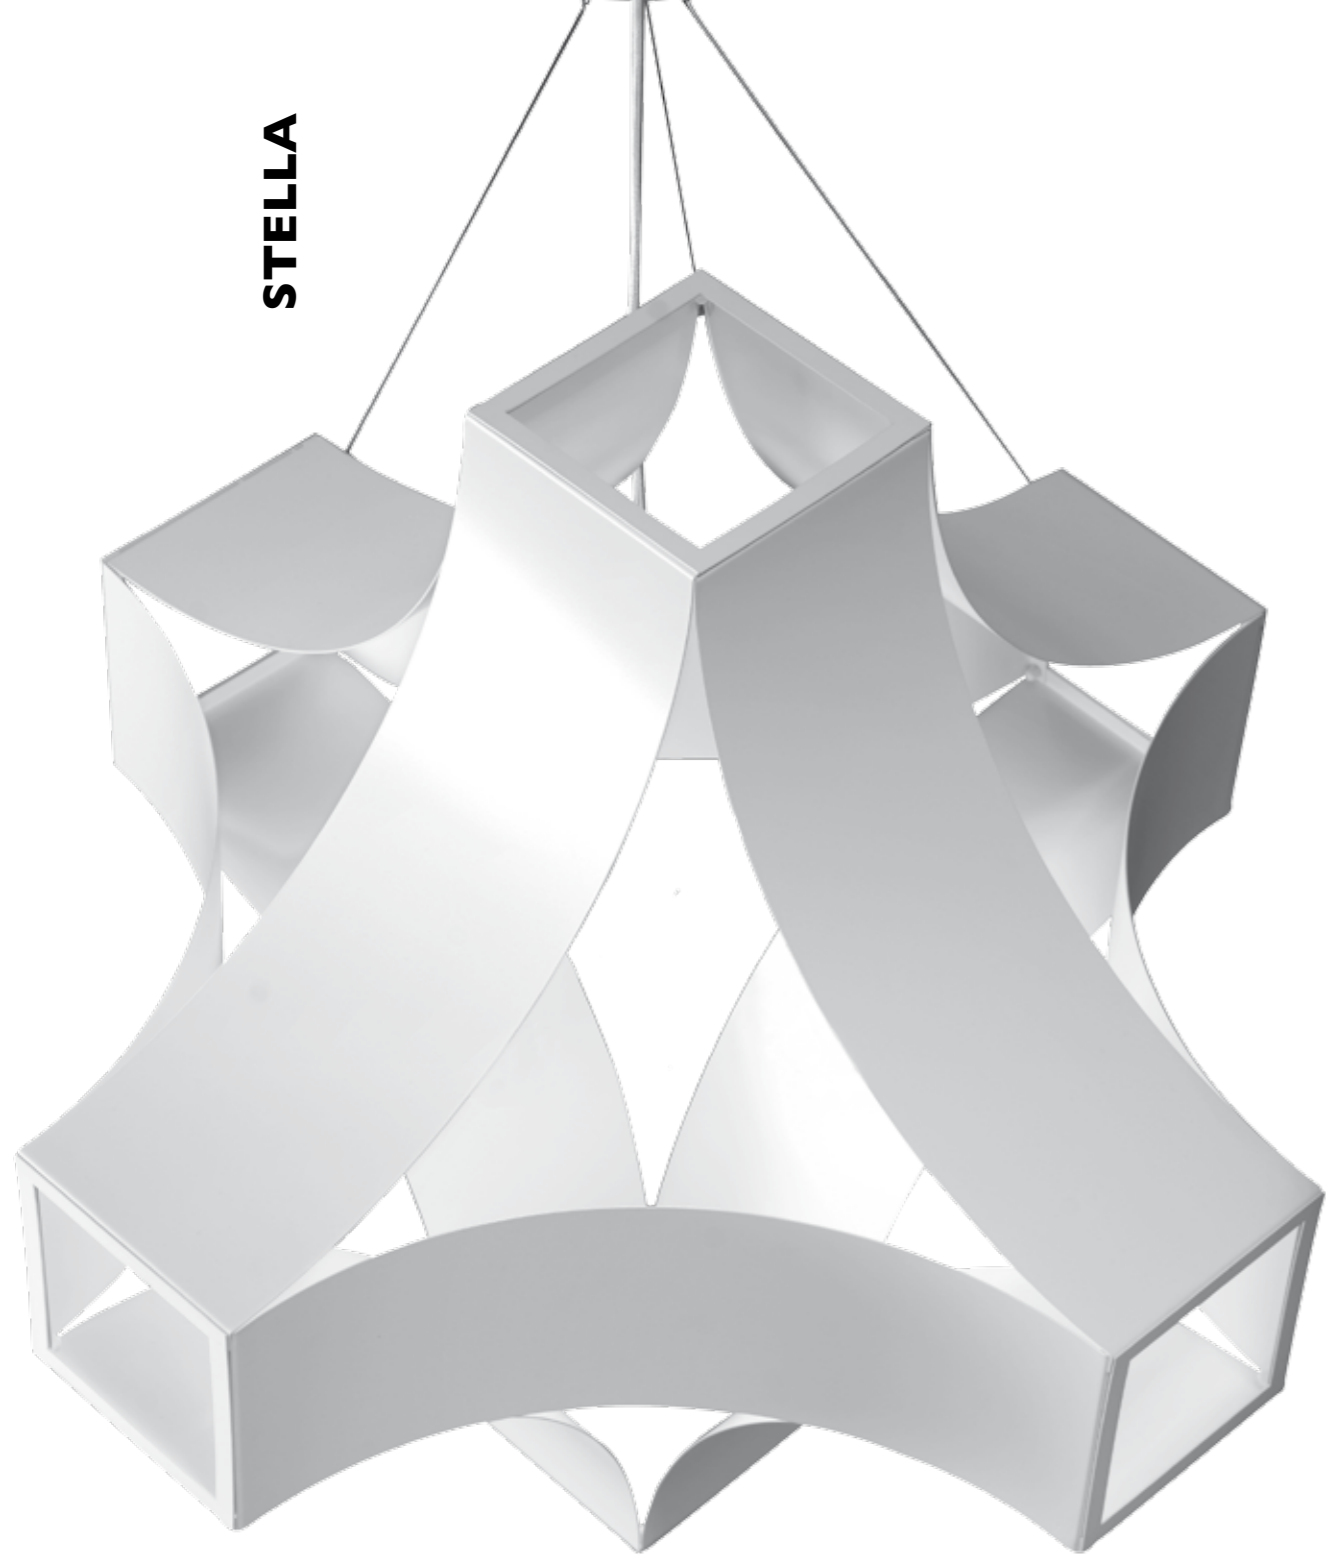

measurements:
sfera vetro/glass ball Ø 20 cm
Ø 70 cm H 30 cm H tot 120 cm
bulb: 1 x E27

S
sospensione/suspension
materials: metallo/metal

finish:.24 bianco/white
.35 nero/black
.08 oro satinato/satin gold
bianco e oro/white and gold
nero e oro/black and gold
oro satinato e nero/satin gold and black

measurements:

Ø 66 cm H 38 cm tot H 150 cm
bulb: 3 x E27

S 66

sospensione/suspension
materials: metallo/metal

finish:

- .24 bianco/white
- .20 foglia oro/gold leaf
- .21 foglia argento/silver leaf
- .22 foglia rame/copper leaf
- .2427 bianco-oro vernice/white-gold paint
- .3527 nero-oro vernice/black-gold paint
- .3127 grigio-oro vernice/grey-gold paint
- .80 bronzo/bronze

measurements:

Ø 66 cm H 38 cm tot H 150 cm
bulb: 3 x E27

STELLA

S LED
sospensione/suspension
materials: metallo/metal

finish: .24 bianco/white
.20 foglia oro/gold leaf
.21 foglia argento/silver leaf

measurements:
Ø 60 cm H tot 150 cm
bulb: 1 x 17W LED