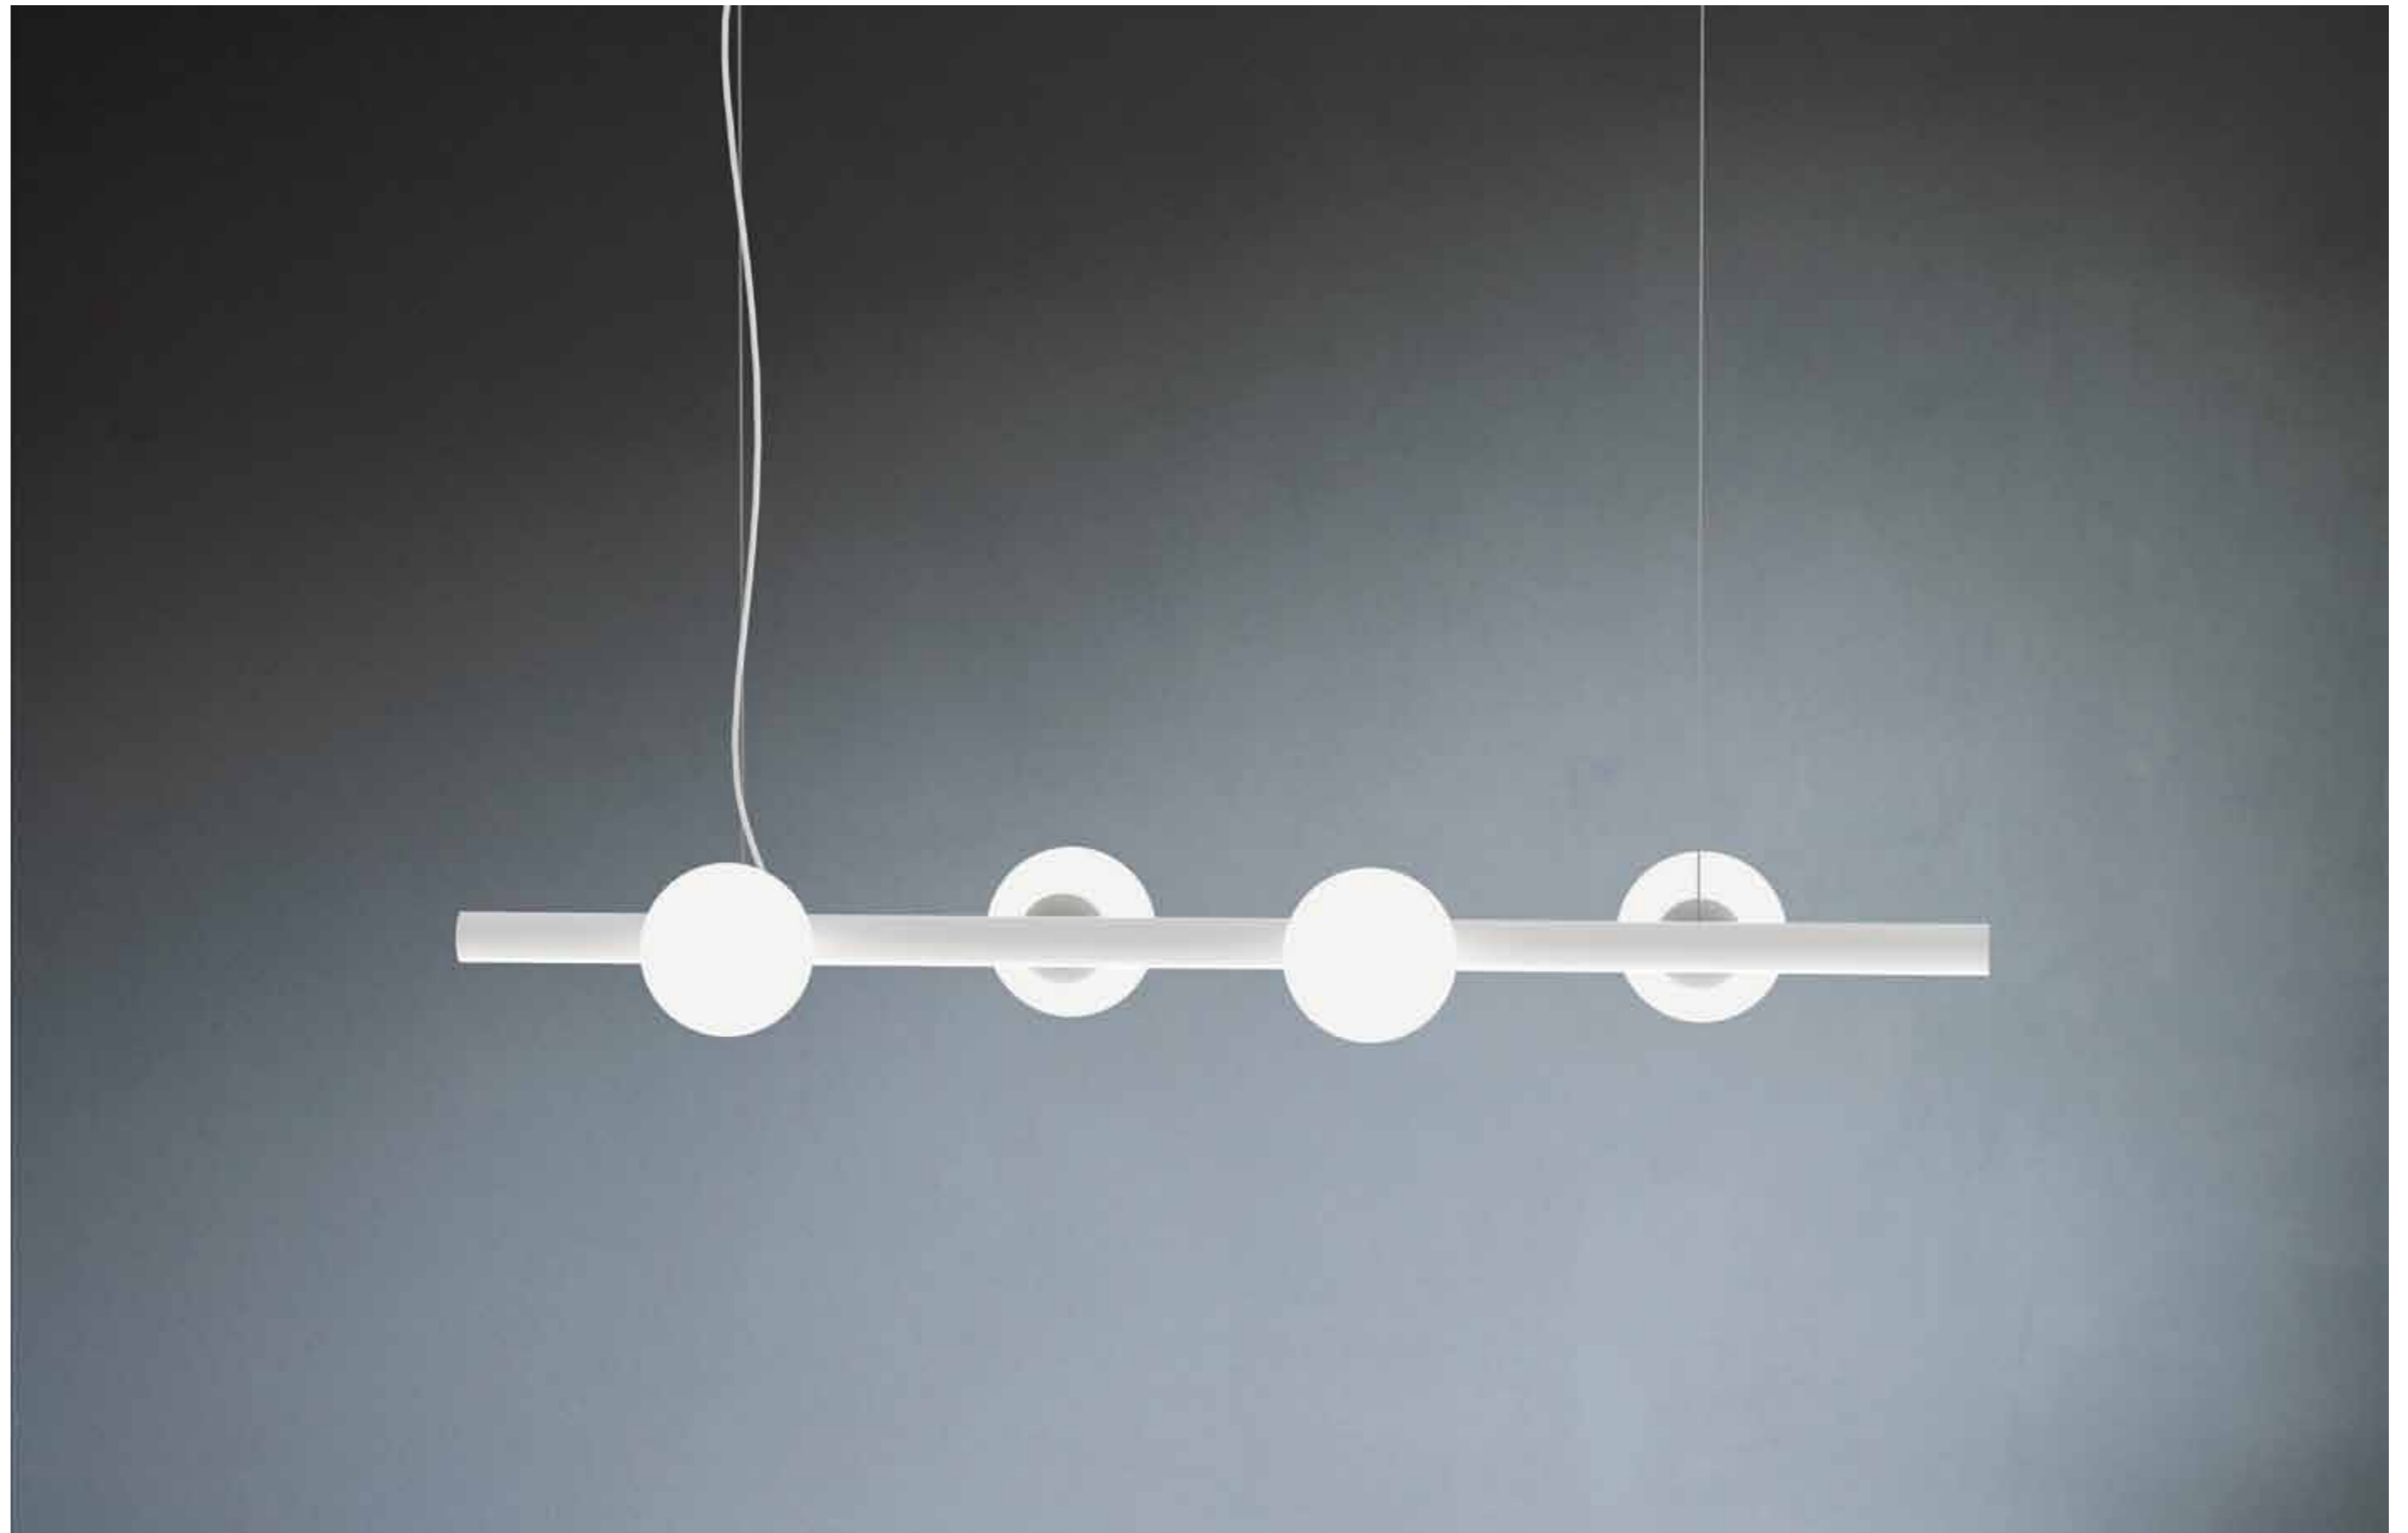

S 4
sospensione/suspension
materials: metallo/metal
vetro/glass

finish: .24 bianco/white
.35 nero/black
.08 oro satinato/satin gold

measurements:
L 100 cm P 30 cm H tot 120 cm
bulb: 4 x E14