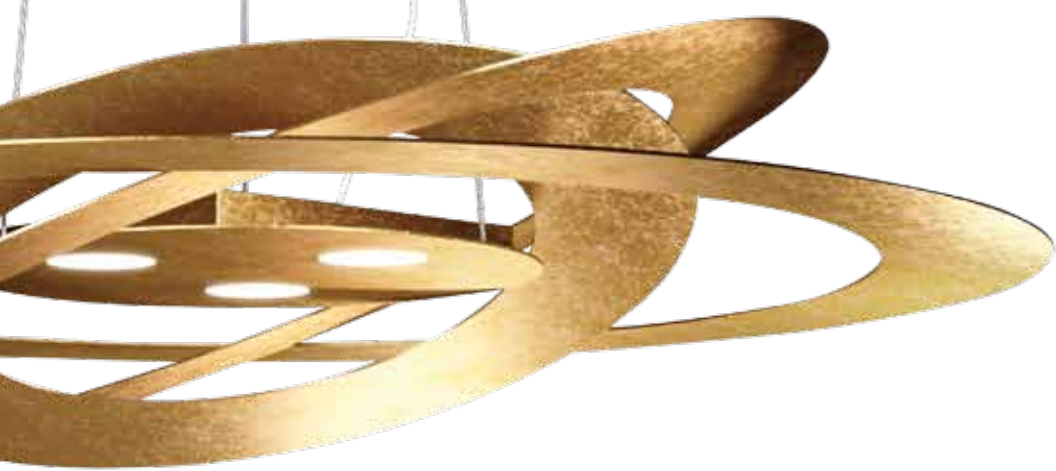

AFELIO

S 60
sospensione/suspension
materials: metallo/metal
finish:
.24 bianco/white
.35 nero/black
.20 foglia oro/gold leaf
.21 foglia argento/silver leaf
.22 foglia rame/copper leaf

measurements:
Ø 60 H 12 cm H tot 150 cm
LED: 24W down - 9W up