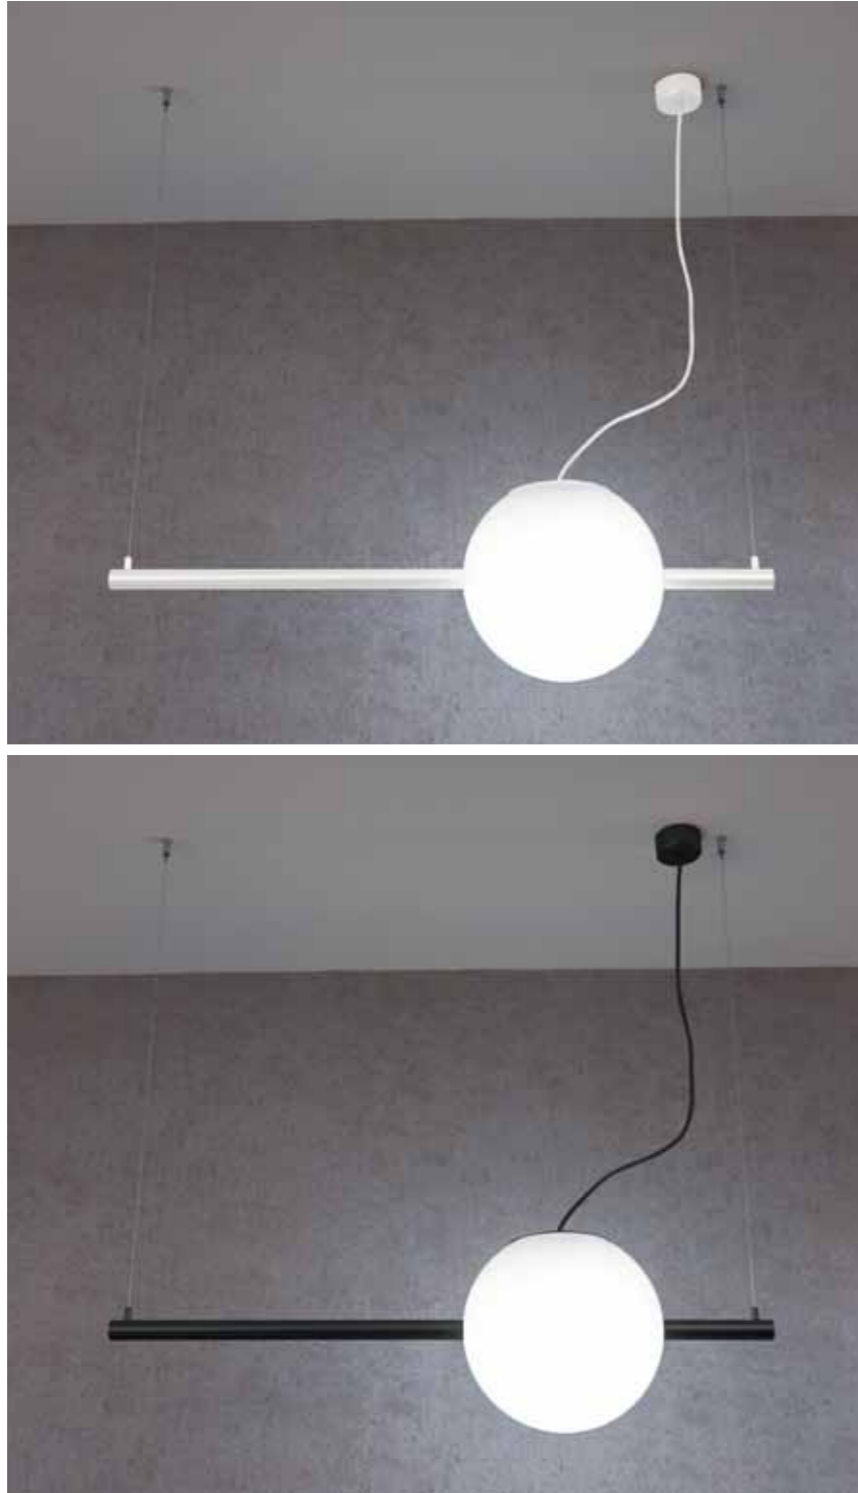

finish: .24 bianco/white
.35 nero/black
.08 oro satinato/satin gold

measurements:
Ø 55 cm H 35 cm H tot 120 cm
bulb: 6 x E14

AP
da parete/wall lamp
materials: metallo/metal
vetro/glass

finish: bianco/white
nero/black
.24 bianco/white
.35 nero/black
.08 oro satinato/satin gold

measurements:
Ø 13,5 cm P 16 cm H 16 cm
bulb: 1 x E14

CRUNA

S
sospensione/suspension
materials: metallo/metal
vetro/glass

finish: .24 bianco/white
.35 nero/black
.08 oro satinato/satin gold

measurements:
Ø 30 cm L 100 cm H tot 120 cm
bulb: 2 x E27

S
sospensione/suspension
materials: metallo/metal
vetro/glass

finish: .24 bianco/white
.35 nero/black
.08 oro satinato/satin gold

measurements:
Ø 30 cm L 100 cm H tot 120 cm
bulb: 2 x E27

S
 sospensione/suspension
 materials: metallo/metal
 vetro/glass

finish: .24 bianco/white
 .35 nero/black
 .08 oro satinato/satin gold
 .20 foglia oro/gold leaf
 .21 foglia argento/silver leaf
 .22 foglia rame/copper leaf

measurements:
 sfera vetro/glass ball Ø 30 + Ø 20 cm
 Ø 49 H 90 cm
 bulb: 1 x E27 + 1 x E27