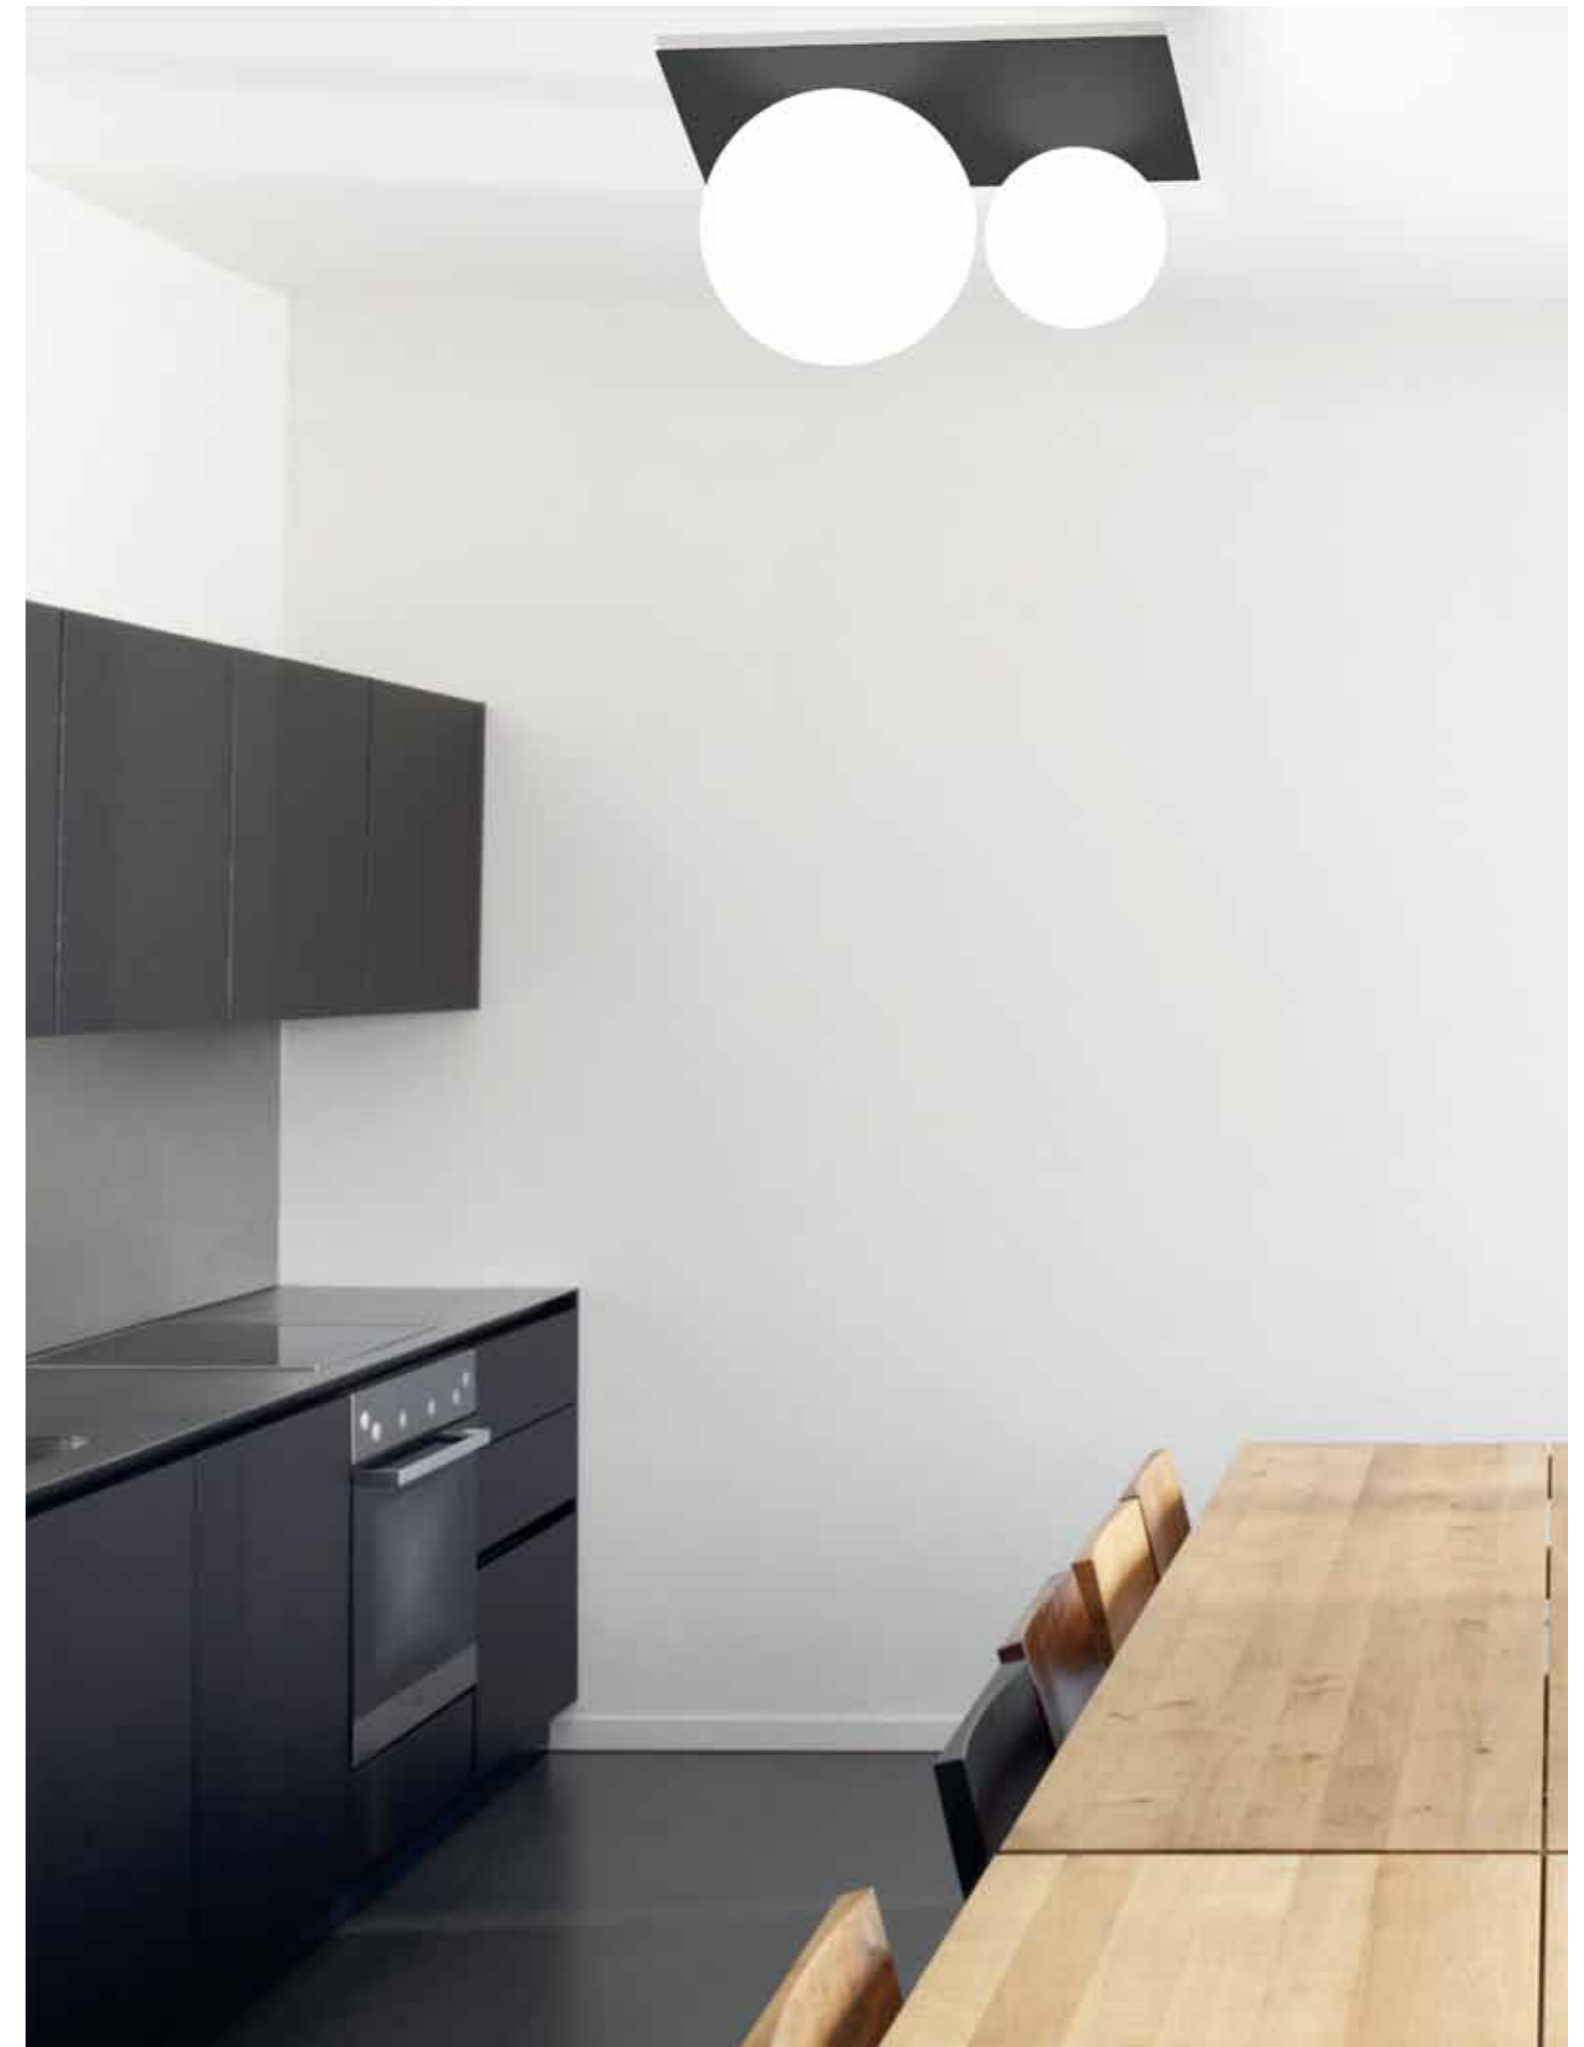

PL 40x40
soffitto/ceiling lamp
materials: metallo/metal
vetro/glass

finish: .24 bianco/white
.35 nero/black
.08 oro satinato/satin gold
.71 rame satinato/satin copper
.20 foglia oro/gold leaf
.21 foglia argento/silver leaf
.22 foglia rame/copper leaf

measurements:
sfera vetro/glass ball Ø 20 + Ø 13,5 cm
40 x 40 cm H 25 cm
bulb: 1 x E27 + 1 x E14

PL 55x55
soffitto/ceiling lamp
materials: metallo/metal
vetro/glass

finish: .24 bianco/white
.35 nero/black
.08 oro satinato/satin gold
.71 rame satinato/satin copper
.20 foglia oro/gold leaf
.21 foglia argento/silver leaf
.22 foglia rame/copper leaf

measurements:
sfera vetro/glass ball Ø 30 + Ø 20 cm
55 x 55 cm H 35 cm
bulb: 1 x E27 + 1 x E27