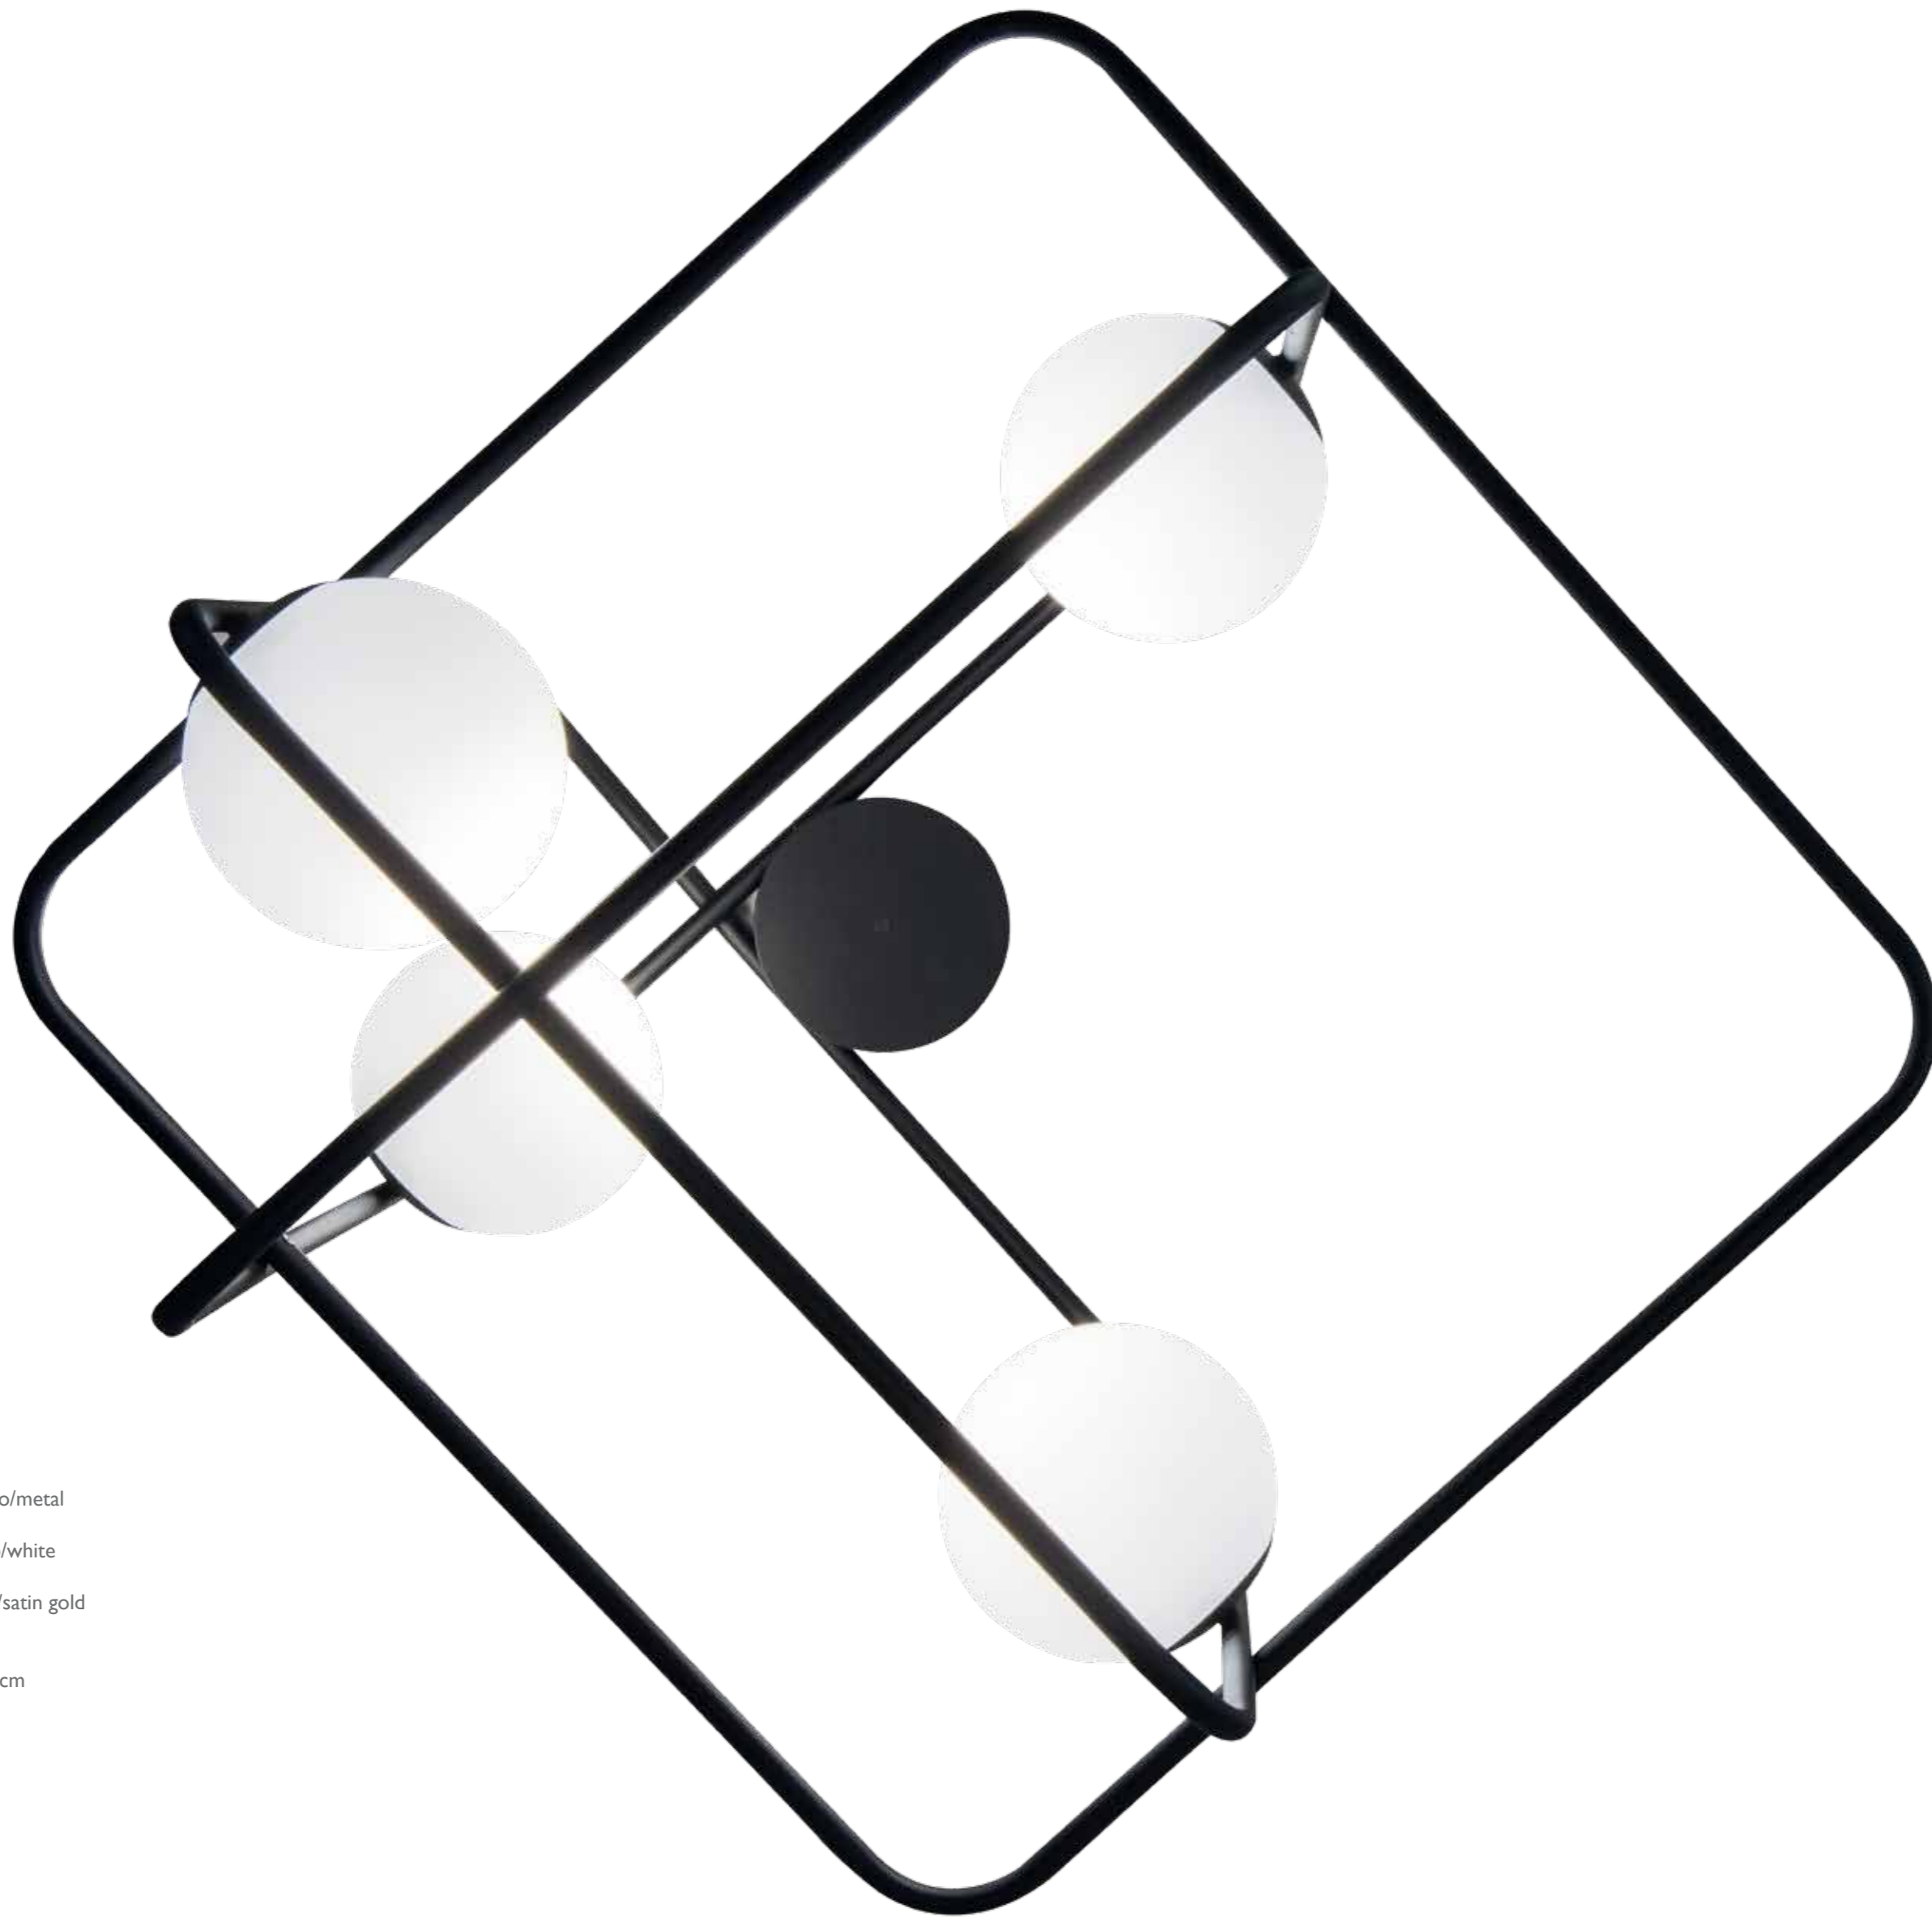

INTRIGO

Q
soffitto/ceiling
materials: metallo/metal
vetro/glass
finish: .24 bianco/white
.35 nero/black
.08 oro satinato/satin gold

measurements:
55x55 cm H 55 cm
bulb: 4 x E14