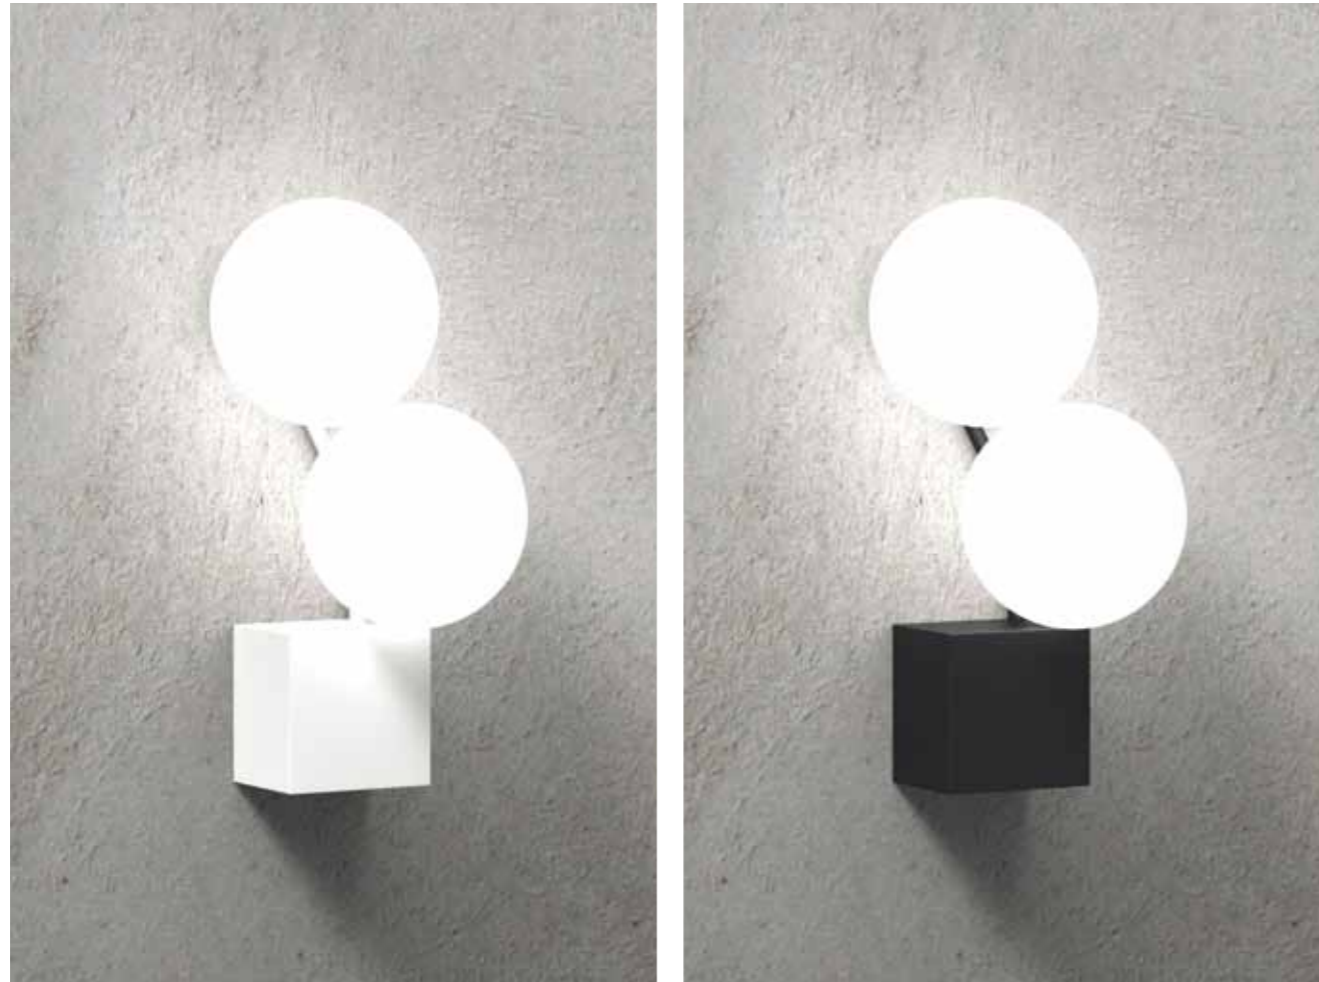

AP
da parete/wall lamp
materials: metallo/metal
vetro/glass

finish: .24 bianco/white
.35 nero/black
.08 oro satinato/satin gold

measurements:
Ø 13,5 P 15 cm H 17 cm
bulb: 1 x E14

R I DX
da parete/wall lamp
materials: metallo/metal
vetro/glass

measurements:
L 20 P 15 cm H 19 cm
bulb: 1 x E14

R 2
da parete/wall lamp
materials: metallo/metal
vetro/glass

finish: .24 bianco/white
.35 nero/black
.08 oro satinato/satin gold

measurements:
L 35 P 15 cm H 29 cm
bulb: 2 x E14

Q 2
da parete/wall lamp
materials: metallo/metal
vetro/glass

finish: .24 bianco/white
.35 nero/black
.08 oro satinato/satin gold

measurements:
L 20 P 15 cm H 35 cm
bulb: 2 x E14

LP
tavolo/table lamp
materials: metallo/metal
vetro/glass